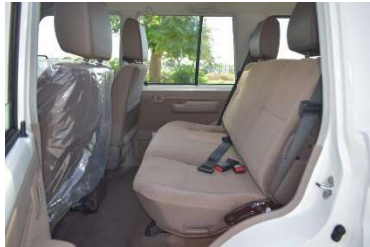

Call/WhatsApp: 00971569963661, 00971561144253   **E-mail:** info@saharamotorsuae.com
Landline: 00971 4 3332623, 00971 4 3455924   **Website:** www.saharamotorsuae.com
Address: Sahara Motors, Block 3, Showroom 25, Ras Al Khor Dubai AutoMarket, PO Box- 47876, Dubai, U.A.E