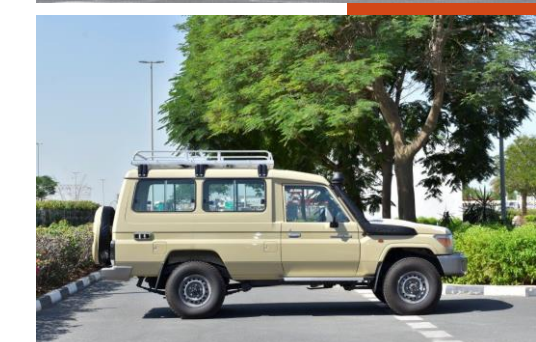

DIMENSIONS LX WX H MM 5245 X 1790 X 2155

WHEEL

BASE:2980MM

GROUND CLEARANCE:268MM

MIN.TURNING RADIUS:6.8M

KERB WEIGHT: 2300-2475 KGS

GROSS VEHICLE WEIGHT:3300 KGS

2022 MODEL TOYOTA LAND CRUISER 78 HARDTOP LONG WHEEL BASE V8 4.5L TURBO DIESEL 4WD 9 SEAT MANUAL TRANSMISSION