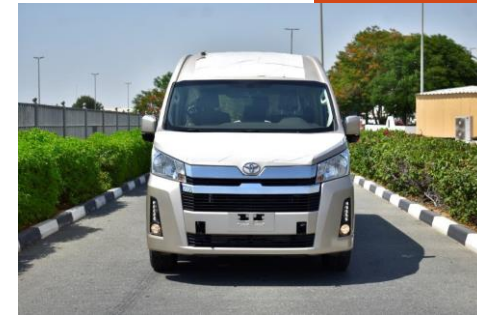

REAR RIGHT SIDE GLASS -SLIDE
SEAT MATERIAL-FABRIC/VINYL LEATHER-NEW DESIGN
SEATING CAPACITY-13
SUN VISOR
AC/HEATER-FRONT + REAR WITH REAR CONTROLS(PUSH TYPE)
ANTI-THEFT IMMOBILISER-WITH SECURITY HORN
BACK DOOR GARNISH-CHROME - NEW DESIGN
FIRE EXTINGUISHER
FRONT FOG LAMPS
GRADE MARK-GL
ILLUMINATED ENTRY SYSTEM-WITH (IGN.KEY+ROOM LAMP)
KEYLESS ENTRY
POWER DOOR LOCK
REAR PERSONAL READING LAMPS-WITH (8NOS)
CLEARANCE LAMP-WITH (LED)
POWER WINDOW
STEREO -CD/MP3 USB AUX BT,6 SPK
TYRE PRESSURE MONITORING SYSTEM
REAR VIEW CAMERA
WIPER FRONT- INTERMITTENT (TIME ADJUSTABLE) + MIST
WIPER REAR-INTERMITTENT (TIME ADJUSTABLE) + MIST
METER ILLUMINATION CONTROL
REAR WINDOW DEFOGGER
DRIVER SEAT VERTICAL ADJUSTER
BATTERY-LN3L(EQUIVALENT TO 80D)
ALTERNATOR-130A(CSC1)

DIMENSIONS AND WEIGHT

DIMENSIONS LX WX H MM	5915X1950X2280
WHEEL BASE MM	3860MM
GROUND CLEARANCE MM	185
MIN. TURNING RADIUS(M)	6.4
KERB WEIGHT (KGS)	2640