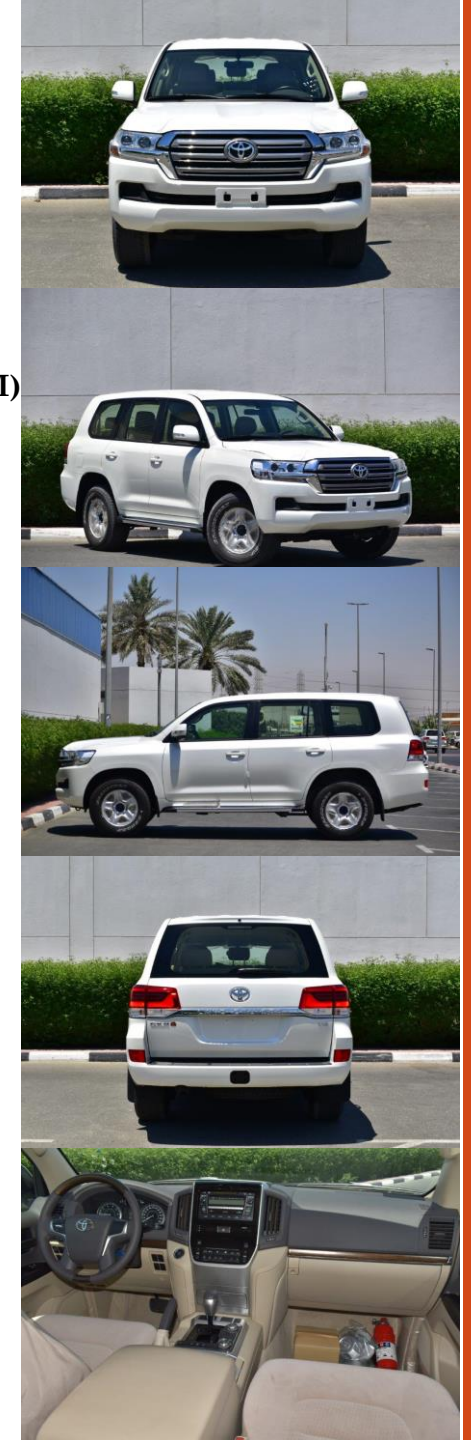

**3RD ROW 50:50 TRANSVERSE
SEAT MATERIAL-FABRIC
SEATING CAPACITY- 8
STEERING WHEEL-LEATHER + WOOD + CONTROL
SWITCHES
SUN VISOR-DRIVER + PASSENGER
WOODGRAIN PANEL-WITH (INSTRUMENT PANEL, TRIM)
AC/HEATER WITH FRONT AUTOMATIC, REAR MANUAL
WITH FR
COOL BOX
CRUISE CONTROL
ILLUMINATED ENTRY SYSTEM ROOM LAMP + IGN. SW
KEYLESS ENTRY-SMART ENTRY + PUSH START
POWER ANTENNA- GLASS INTEGRATED
POWER DOOR LOCK
POWER WINDOW
RADIO-AM / FM
STEREO-CD/MP3, BT, 6 SPK
WINDOW DEFOGGER
WIPER FRONT-INTERMITTENT
WIPER REAR-INTERMITTENT
ANTI THEFT SYSTEM-ENGINE IMMOBILISER
COMBINATION METER-STD
HEADLAMP LEVELING FUNCTION-WITH (MANUAL)
HEADLAMPS-BI LED (LOW) + HALOGEN (HIGH)
PINTLE HOOK
RADIATOR GRILLE- CHROME + SILVER
REAR FOG LAMP
REAR LUGGAGE DOOR-LIFT UP TYPE
SPARE WHEEL CARRIER / COVER TYPE-FLOOR WITH
LOCK
TIRE INFLATION PRESS. WARNING
USB FAST CHARGER**