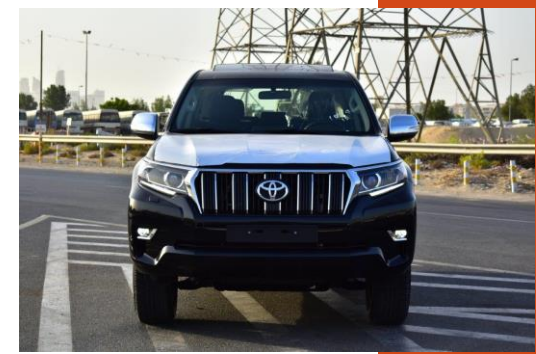

SEAT BELTS FOR ALL
INNER REAR VIEW MIRROR
EXTERIOR
SUNROOF
REAR FOG LAMP
AERO SIDE-STEP WITH COVER
CHROME OUTER MIRROR & RETRACTABLE TYPE WITH TURN
SIGNAL
LED -FRONT FOG LAMP
CHROME FINISH FR. GRILL
BODY COLORED OUTSIDE DOOR HANDLE
LOGO SIDE STRIPE DESIGN
REAR ROOF SPOILER
CHROME FINISH – SIDE MOULDING
OTHERS
POWER WINDOWS
COOL BOX
CRUISE CONTROL
POWER DOOR LOCK
KEYLESS ENTRY
WINDOW DE FOGGER
REAR PARKING SENSORS-4PCS
ANTI-THEFT IMMOBILIZER
LED – LOW & HIGH HEADLAMP, CLERANCE: LED
TIRE PRESSURE WARING
AUTO HEADLAMP LEBVELLING
HEADLAMP WASHER
DIMENSION
L X W X H IN MM: 4940 X 1885 X 1845
WHEEL BASE IN MM: 2790
GROUND CLEARANCE IN MM: 215
MIN. TURNING RADIUS (M): 5.8