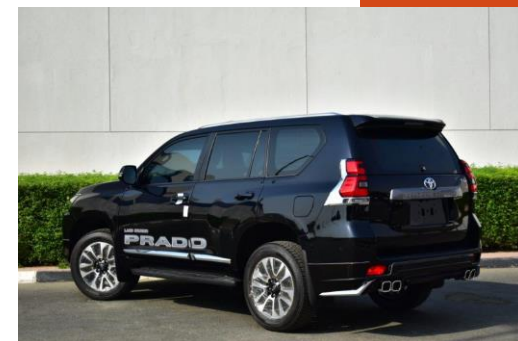

ANTI-THEFT IMMOBILIZER
HIGH MOUNT STOP LAMP WITH LED
LED – LOW & HIGH HEADLAMP, CLERANCE: LED
PUSH START BUTTON
AUTO HEADLAMP LEVELLING
HEADLAMP WASHER
TIRE PRESSURE WARING
SMART ENTRY WITH VIBRATION SENSOR
INTERIOR
DUAL AUTOMATIC FRONT A/C + HEATER + REAR SUCTION
DUCT
GLOVE BOX
SUNVISOR + VANITY MIRROR WITH LIGHT (D+P)
ROOM LAMP
SEAT BELTS FOR ALL
INNER REAR VIEW MIRROR
EXTERIOR
BODY COLORED OUTER MIRROR & RETRACTABLE TYPE WITH
TURN SIGNAL
REAR FOG LAMP
SIDE-STEP
BODY COLORED OUTSIDE DOOR HANDLE
FR. FOG LAMP WITH CHROME FINISH COVER
CHROME FINISH FR. GRILL
SUNROOF
LOGO SIDE STRIPE DESIGN
REAR ROOF SPOILER
ADDITIONAL FEATURES
LEATHER SEAT
DRIVER SEAT – POWERED
FRONT / REAR WALD BUMPER KITS
SIDE PROTECTION MOULDING
REAR CAMERA
WINDOW TINTED
DIMENSION
L X W X H IN MM: 5010 X 1885 X 1845
WHEEL BASE IN MM: 2790
GROUND CLEARANCE IN MM: 215
MIN. TURNING RADIUS (M): 5.8