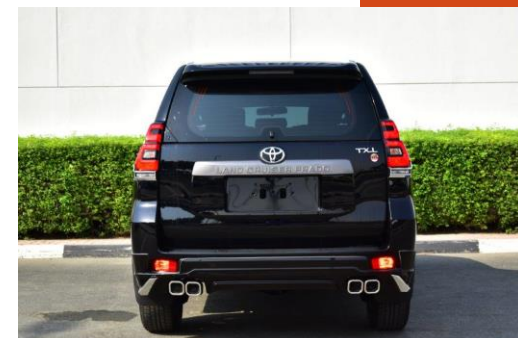

ANTI-THEFT IMMOBILIZER
HIGH MOUNT STOP LAMP WITH LED
LED – LOW & HIGH HEADLAMP, CLERANCE: LED
PUSH START BUTTON
AUTO HEADLAMP LEVELLING
HEADLAMP WASHER
TIRE PRESSURE WARING
SMART ENTRY WITH VIBRATION SENSOR
INTERIOR
DUAL AUTOMATIC FRONT A/C + HEATER + REAR SUCTION
DUCT
GLOVE BOX
SUNVISOR + VANITY MIRROR WITH LIGHT (D+P)
ROOM LAMP
SEAT BELTS FOR ALL
INNER REAR VIEW MIRROR
EXTERIOR
BODY COLORED OUTER MIRROR & RETRACTABLE TYPE WITH
TURN SIGNAL
REAR FOG LAMP
SIDE-STEP
BODY COLORED OUTSIDE DOOR HANDLE
FR. FOG LAMP WITH CHROME FINISH COVER
CHROME FINISH FR. GRILL
SUNROOF
LOGO SIDE STRIPE DESIGN
REAR ROOF SPOILER
ADDITIONAL FEATURES
LEATHER SEAT
DRIVER SEAT – POWERED
FRONT / REAR WALD BUMPER KITS
SIDE PROTECTION MOULDING
REAR CAMERA
WINDOW TINTED
DIMENSION
L X W X H IN MM: 5010 X 1885 X 1845
WHEEL BASE IN MM: 2790
GROUND CLEARANCE IN MM: 215
MIN. TURNING RADIUS (M): 5.8