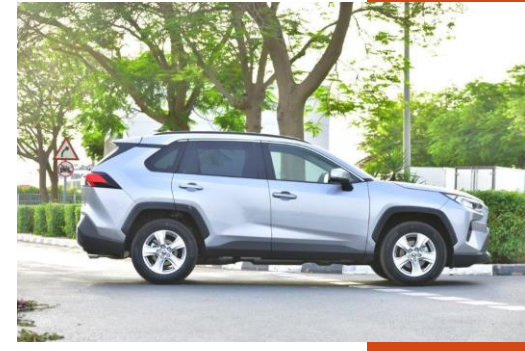

ALL WHEEL DRIVE

ECO/ NORMAL/ SPORT/ SNOW/MUD & SAND/ROCK & DIRT DRIVE MODES

ELECTRIC POWER STEERING (EPS)

ELECTRIC PARKING BRAKE WITH BRAKE HOLD FEATURE

WHEELS AND TIRES

WHEELS : 17" ALLOY

TIRES: P225/ 65R17

FULL SIZE SPARE

SEATS

FRONT BUCKET SEATS. MANUAL- ADJUSTABLE 6- WAY DRIVER SEAT

60/40 SPLIT REAR BENCH SEAT

CLOTH SEAT TRIM

RADIO & ENTERTAINMENT SYSTEM

AM/ FM/MP3/WMA RADIO WITH 7" TOUCHSCREEN, USB, AUX-IN, BLUETOOTH AND 6-SPEAKERS

APPLE CARPLAY

INTERIOR AND EXTERIOR FEATURES

BODY COLOR POWER ADJUSTABLE HEATED OUTSIDE

MIRRORS WITH INTEGRATED TURN SIGNALS

BI-LED HEADLIGHTS WITH AUTO ON/OFF

FOG LIGHTS

LED DRL

BLACK GRILLE

DUAL-ZONE AUTOMATIC AC

CRUISER CONTROL

4.2 IN MULTI INFORMATION DISPLAY IN INSTRUMENT CLUSTER

POWER WINDOWS

POWER DOOR LOCKS

REAR WINDO DEFOGGER

TILT/TELESCOPE STEERING WHEEL

VARIABLE INTERMITTENT FRONT WINDSHEILD WIPERS

POWER SUNROOF

BLACK ROOF RAILS

REAR PRIVACY GLASS

PASSIVE PROXIMITY KEYLESS ENTRY (SMART KEY)

REAR CARGO COVER AND CARGO NET

SAFETY

ALARM AND IMMOBILIZER

FRONT AIR BAGS. FRONT SEAT -MOUNTED SIDE AIR BAGS,

SIDE IMPACT SIDE CURTAIN AIR BAGS. DRIVER KNEE AIR BAG

TIRE PRESSURE MONITORING SYSTEM

TRACTION CONTROL (TRAC)

VEHICLE STABILITY CONTROL (VSC)

HILL START ASSIST CONTROL (HAC)

ANTI LOCK BRAKE SYSTEM (ABS)

ELECTRONIC BRAKE FORCE DISTRIBUTION (EBD)

BRAKE ASSIST (BA)

SMART STOP TECHNOLOGY (SST)

REAR PARKING CAMERA