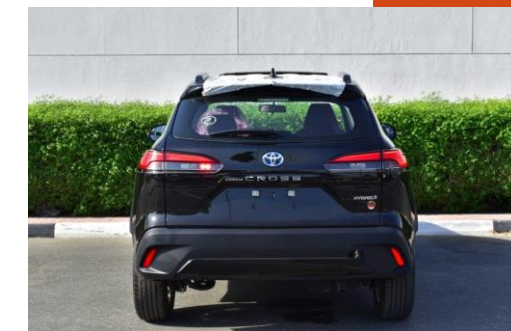

TECHNICAL FEATURES:

ENGINE - 2ZR-FXE
ENGINE & DISPLACEMENT CC-1798
DRIVETRAINHP (SAE NET) / RPM- 121 HP (COMBINED:
MOTOR +ENGINE)
TORQUE (SAE NET) KGM /RPM
ENGINE TYPE-4CYL, 16V, DOHC DUAL VVTI
FUEL TYPE-UNLEADED GASOLINE
FUEL TANK CAPACITY LTRS-36
CATALYTIC CONVERTER
TRANSMISSION-ELECTRICALLY CONTROLLED CVT

TIRE, BRAKE, STEERING, SUSPENSION AND SAFETY FEATURES:

TIRE SIZE-215/60R17
WHEEL CAP-ALLOY WHEELS
STEERING-POWER/TILT + TELESCOPIC
BRAKE FRONT/REAR VENT. DISC/DISC
SUSPENSION-FRONT MACPHERSON STRUT AND REAR
TORSION BEAM
ABS+ EBD + VSC + HAC
ACOUSTIC VEHICLE ALERT SYSTEM
AIR BAGS-DRIVER + PASSENGER + SIDE + CURTAIN +
KNEE(DRIVER)

EXTERIOR FEATURES:

BUMPER FRONT & REAR-TWO TONE
WINDSHIELD GLASS-GREEN LAMINATED (ACOUSTIC)
REAR SPOILER
SUN/MOON ROOF
EMERGENCY STOP SIGNAL
HIGH MOUNT STOP LAMP
OUTER MIRRORS-COLOUR KEYED+COLOUR KEYED WITH
AUTO FOLDING+TURN SIGNAL+ POWER WITH
DOOR HANDLES-COLOUR KEYED

INTERIOR FEATURES:

CONSOLE BOX WITH SLIDE
SEAT MATERIAL-SYNTHETIC LEATHER
FRONT SEAT-FRONT SEAT BELT-3PELRX2 (W/P & FL)
VERTICAL SEAT ADJUSTER DRIVER (MANUAL)
REAR SEAT-REAR SEAT BELT-3ELRX3
FOLDABLE SEAT WITH (60:40)
SLIDING
CENTRE ARMREST WITH CUP HOLDER
ADJUSTABLE SEAT BELT ANCHOR
TACHOMETER
FRONT SPOT LAMP
INNER REAR VIEW MIRROR-DAY/NIGHT
SUN VISOR-DRIVER + PASSENGER
VANITY MIRROR-DRIVER + PASSENGER
SEATING CAPACITY-5