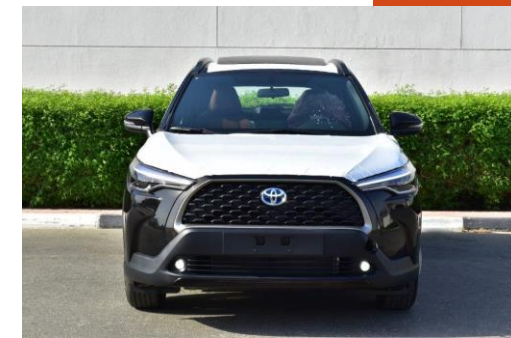

TECHNICAL FEATURES:

ENGINE - 2ZR-FXE
ENGINE & DISPLACEMENT CC-1798
DRIVETRAINHP (SAE NET) / RPM- 121 HP (COMBINED:
MOTOR +ENGINE)
TORQUE (SAE NET) KGM /RPM
ENGINE TYPE-4CYL, 16V, DOHC DUAL VVTI
FUEL TYPE-UNLEADED GASOLINE
FUEL TANK CAPACITY LTRS-36
CATALYTIC CONVERTER
TRANSMISSION-ELECTRICALLY CONTROLLED CVT

TIRE, BRAKE, STEERING, SUSPENSION AND SAFETY FEATURES:

TIRE SIZE-215/60R17
WHEEL CAP-ALLOY WHEELS
STEERING-POWER/TILT + TELESCOPIC
BRAKE FRONT/REAR VENT. DISC/DISC
SUSPENSION-FRONT MACPHERSON STRUT AND REAR
TORSION BEAM
ABS+ EBD + VSC + HAC
ACOUSTIC VEHICLE ALERT SYSTEM
AIR BAGS-DRIVER + PASSENGER + SIDE + CURTAIN +
KNEE(DRIVER)

EXTERIOR FEATURES:

BUMPER FRONT & REAR-TWO TONE
WINDSHIELD GLASS-GREEN LAMINATED (ACOUSTIC)
REAR SPOILER
SUN/MOON ROOF
EMERGENCY STOP SIGNAL
HIGH MOUNT STOP LAMP
OUTER MIRRORS-COLOUR KEYED+COLOUR KEYED WITH
AUTO FOLDING+TURN SIGNAL+ POWER WITH
DOOR HANDLES-COLOUR KEYED

INTERIOR FEATURES:

CONSOLE BOX WITH SLIDE
SEAT MATERIAL-SYNTHETIC LEATHER
FRONT SEAT-FRONT SEAT BELT-3PELRX2 (W/P & FL)
VERTICAL SEAT ADJUSTER DRIVER (MANUAL)
REAR SEAT-REAR SEAT BELT-3ELRX3
FOLDABLE SEAT WITH (60:40)
SLIDING
CENTRE ARMREST WITH CUP HOLDER
ADJUSTABLE SEAT BELT ANCHOR
TACHOMETER
FRONT SPOT LAMP
INNER REAR VIEW MIRROR-DAY/NIGHT
SUN VISOR-DRIVER + PASSENGER
VANITY MIRROR-DRIVER + PASSENGER
SEATING CAPACITY-5