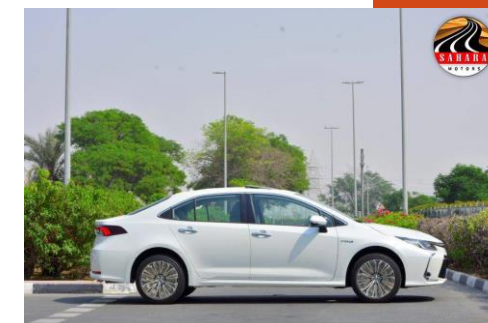

ELECTRIC POWER STEERING (EPS)

EMERGENCY STOP SIGNAL

EV MODE

FLOOR MAT

FRONT PERSONAL LAMP

HIGH MOUNT STOP LAMP: LED

ILLUMINATED ENTRY SYSTEM: ROOM LAMP

INNER MIRROR: DAY/NIGHT

KEYLESS ENTRY SYSTEM WITH PANIC ALARM

LED REAR COMBINATION LAMP (TURN SIGNAL :
BULB)

LUGGAGE ROOM LAMP

METER ILLUMINATION CONTROL

MOONROOF

POWER DOOR LOCK

POWER WINDOWS (ALL WINDOWS 1 TOUCH UP DOWN)

REAR COOLER DUCT

REAR FOG LAMP

REAR HEADRESTS (3 PC)

REAR PARKING SENSORS (4PCS)*

REAR WINDOW DEFOGGER

SAFETY KIT

SEAT BACK POCKET: D + P

SEAT BELT WARNING: D + P

SEAT BELTS - FRONT : 3PELRX2 W/P & FL

SEAT BELTS - REAR: 3ELRX3

STEERING COLUMN : TILT + TELESCOPIC

SUNVISOR: D + P MIRROR & LAMPS

TIRE PRESSURE MONITORING SYSTEM

USB CHARGER IN CONSOLE BOX

WINDSHIELD GLASS: GREEN LAMINATED

WIPER: INTERMITTENT W/TIME ADJUSTMENT

AUDIO SYSTEM-7" DISPLAY AUDIO+DVD WITH 6 SPKRS

DOOR INSIDE HANDLES: SATIN CHROME

DOOR OUTSIDE HANDLES : CHROME

FRONT FOG LAMP : LED

FRONT PARKING SENSORS

HEADLAMP : LED PROJECTOR WITH INTEGRATED TYPE DRL

HEADLAMP LEVELING : MANUAL

HEV : SPEEDOMETER ANALOG + DIGITAL

LEATHER STEERING WHEEL & SHIFT LEVER KNOB

MULTI INFORMATION DISPLAY : 7" TFT SCREEN

POWER RETRACTABLE OUTER MIRRORS

REAR ARMREST WITH CUPHOLDER

REAR COMBINATION LAMP (TURN SIGNAL LED)

REAR HEADREST : VERTICAL 2 + FIXED 1

REAR SEAT: 60:40 SPLIT FOLDING

REAR VIEW CAMERA

SEAT MATERIAL: SUPERIOR FABRIC WITH STITCH

SMART ENTRY & PUSH BUTTON START SYSTEM