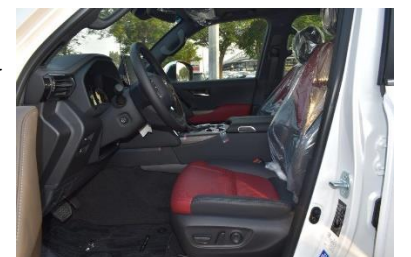

AUDIO & ENTERTAINMENT SYSTEM

AUDIO: (AM/FM + FM SUB + DAB + ROOF (TEL + GPS))-12.3 NAVIGATION
NUMBER OF SPEAKERS-14 JBL

APPLE CARPLAY & ANDROID AUTO
11" REAR SEAT ENTERTAINMENT WITH BLUETOOTH
CONNECTED HEADPHONES

EXTERIOR FEATURES

ALLOY WHEELS-20”
SUNROOF
ROOF RAILS INTEGRATED
DOOR MIRRORS - POWERED/RETRACTABLE/REVERSE
AUTOTILT CHROME
LED HEADLIGHTS WITH DRLS & LED FRONT FOG LAMPS
HEADLIGHT LEVELING AUTO
ROOF SPOILER
FRONT & REAR BUMPERS AERO KIT + PLATING
POWERED BACK DOOR WITH KICK SENSOR
HEADLIGHT CLEANERS

SAFETY FEATURES

ANTI-LOCK BRAKING SYSTEM (ABS), BRAKE ASSIST (BA)
DUAL FRONT & KNEE AIRBAGS + SIDE & CURTAIN
AIRBAGS
DIFFERENTIAL LOCK TORQUE SEBSING LSD
REAR VIEW CAMERA PANORAMIC VIEW AND WASHER
CRAWL CONTROL
E-CALL: EMERGENCY CALL SYSTEM
3D MULTI TERRAIN MONITOR
ADAPTIVE VARIABLE SUSPENSION (AVS)
TOYOTA SAFETY SENSE PACKAGE - TSS
CRUISE CONTROL DYNAMIC RADAR
PARKING SUPPORT BRAKE
LANE DEPARTURE ALERT (LDA) + STEERING VIBRATION
+ LANE TRACE ASSIST
AUTO HIGH BEAM
PRE-COLLISION SYSTEM (PCS)
BLIND SPOT MONITOR