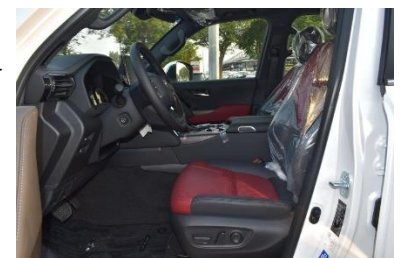

AUDIO & ENTERTAINMENT SYSTEM

AUDIO: (AM/FM + FM SUB + DAB + ROOF (TEL +
GPS))-12.3 NAVIGATION
NUMBER OF SPEAKERS-14 JBL

APPLE CARPLAY & ANDROID AUTO
11" REAR SEAT ENTERTAINMENT WITH BLUETOOTH
CONNECTED HEADPHONES

EXTERIOR FEATURES

ALLOY WHEELS-20”
SUNROOF
ROOF RAILS INTEGRATED
DOOR MIRRORS - POWERED/RETRACTABLE/REVERSE
AUTOTILT CHROME
LED HEADLIGHTS WITH DRLS & LED FRONT FOG LAMPS
HEADLIGHT LEVELING AUTO
ROOF SPOILER
FRONT & REAR BUMPERS AERO KIT + PLATING
POWERED BACK DOOR WITH KICK SENSOR
HEADLIGHT CLEANERS

SAFETY FEATURES

ANTI-LOCK BRAKING SYSTEM (ABS), BRAKE ASSIST (BA)
DUAL FRONT & KNEE AIRBAGS + SIDE & CURTAIN
AIRBAGS
DIFFERENTIAL LOCK TORQUE SEBSING LSD
REAR VIEW CAMERA PANORAMIC VIEW AND WASHER
CRAWL CONTROL
E-CALL: EMERGENCY CALL SYSTEM
3D MULTI TERRAIN MONITOR
ADAPTIVE VARIABLE SUSPENSION (AVS)
TOYOTA SAFETY SENSE PACKAGE - TSS
CRUISE CONTROL DYNAMIC RADAR
PARKING SUPPORT BRAKE
LANE DEPARTURE ALERT (LDA) + STEERING VIBRATION
+ LANE TRACE ASSIST
AUTO HIGH BEAM
PRE-COLLISION SYSTEM (PCS)
BLIND SPOT MONITOR