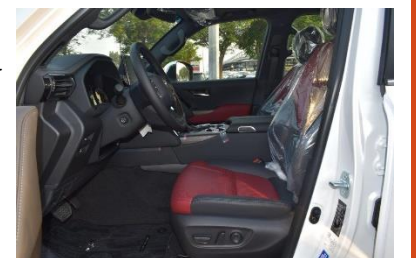

AUDIO & ENTERTAINMENT SYSTEM

AUDIO: (AM/FM + FM SUB + DAB + ROOF (TEL +
GPS))-12.3 NAVIGATION
NUMBER OF SPEAKERS-14 JBL

APPLE CARPLAY & ANDROID AUTO
11" REAR SEAT ENTERTAINMENT WITH BLUETOOTH
CONNECTED HEADPHONES

EXTERIOR FEATURES

ALLOY WHEELS-20”
SUNROOF
ROOF RAILS INTEGRATED
DOOR MIRRORS - POWERED/RETRACTABLE/REVERSE
AUTOTILT CHROME
LED HEADLIGHTS WITH DRLS & LED FRONT FOG LAMPS
HEADLIGHT LEVELING AUTO
ROOF SPOILER
FRONT & REAR BUMPERS AERO KIT + PLATING
POWERED BACK DOOR WITH KICK SENSOR
HEADLIGHT CLEANERS

SAFETY FEATURES

ANTI-LOCK BRAKING SYSTEM (ABS), BRAKE ASSIST (BA)
DUAL FRONT & KNEE AIRBAGS + SIDE & CURTAIN
AIRBAGS
DIFFERENTIAL LOCK TORQUE SENSING LSD
REAR VIEW CAMERA PANORAMIC VIEW AND WASHER
CRAWL CONTROL
E-CALL: EMERGENCY CALL SYSTEM
3D MULTI TERRAIN MONITOR
ADAPTIVE VARIABLE SUSPENSION (AVS)
TOYOTA SAFETY SENSE PACKAGE - TSS
CRUISE CONTROL DYNAMIC RADAR
PARKING SUPPORT BRAKE
LANE DEPARTURE ALERT (LDA) + STEERING VIBRATION
+ LANE TRACE ASSIST
AUTO HIGH BEAM
PRE-COLLISION SYSTEM (PCS)
BLIND SPOT MONITOR