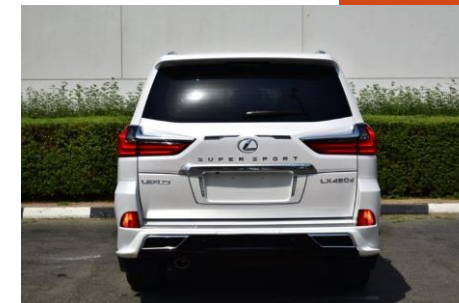

CRAWL CONTROL SYSTEM (5 SPEED) + OFF-ROAD TURN ASSIST
BACK GUIDE MONITOR WITH PANORAMIC & WIDE ANGLE VIEW
HEADS UP DISPLAY
ACTIVE FRONT HEAD RESTS
ANTI-THEFT SYSTEM WITH ENGINE IMMOBILIZER & ALARM
ISOFIX CHILD RESTRAINT SEAT ANCHORS ON REAR
SRS AIRBAGS FOR IMPROVED PROTECTION :
FRONT AIRBAGS FOR DRIVER AND FRONT PASSENGER
CURTAINSHIELD FRONT AND REAR AIRBAGS
KNEE AIRBAGS - DRIVER + PASSENGER
SIDE AIRBAGS FOR DRIVER + FRONT PASSENGER
REAR SIDE AIR BAGS
TIRE PRESSURE WARNING SYSTEM
WIL (WHIPLASH INJURY LESSENING) CONCEPT FRONT SEATS

LUXURY

SD CARD BASED NAVIGATION SYSTEM WITH 12.3" EMV HIGH-DEFINITION TFT SCREEN
REMOTE TOUCH INTERFACE
MULTI-INFORMATION DISPLAY WITH 4.2" TFT SCREEN
INSIDE REAR VIEW MIRROR - AUTO DAY & NIGHT
SIDE PROTECTION MOULDING - CHROME PLATED
REAR BUMPER STEP GUARD
GROUND ILLUMINATION FOR SIDE STEP COVER
ILLUMINATED ENTRY SYSTEM
REAR SCUFF PLATE + OUTER MIRROR ILLUMINATION
ELECTRIC PARKING BRAKE
DRIVE MODE SELECTOR SWITCH
AUX + USB CONNECTIVITY
MULTI-ZONE AC SYSTEM + INDEPENDENT FRONT & REAR CONTROLS
SEAT AIR CONDITIONER - VENTILATION TYPE (DRIVER + PASSENGER + REAR)
ONE-TOUCH FEATURE WITH JAM PROTECTION FOR ALL WINDOWS.
POWER BACK DOOR
RAIN SENSING INTERMITTENT WIPER
REVERSE SENSING INTERMITTENT REAR WIPER