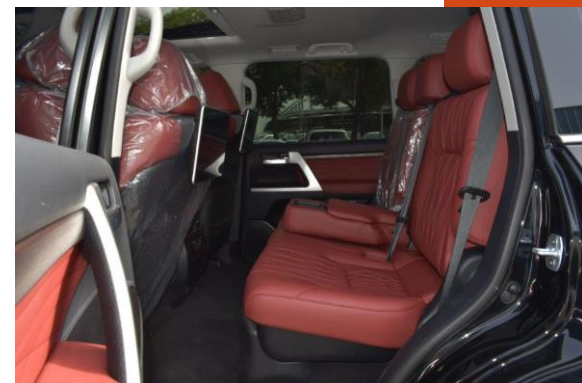

(Continue...)

TIRE INFLATION PRESS. WARNING
STEERING SWITCH-AUDIO + DISPLAY + TEL
ACCESSORY CONNECTOR-FRONT : DC12 + RR : DC12 + DK : AC220
ACCESSORY STEP COVER-RR BUMPER STEP GUARD (COLORED)
FLOOR MAT

XTREME EDITION FEATURES

TIRES BF GOODRICH – LT 315/70 R17
WHEEL BLACK
WHEEL NUTS
SPARE TIRE WRENCH
TYRE FITTING AND BALANCING
WHEEL ALIGNMENT
FENDER FLARES
BODY COLOUR PAINTED FENDER FLARE
INNER FENDER
SNORKEL
HOOD SCOOP
INSTALLATION FENDER FLARE & EXE
25MM SUSPENSION LIFT AND INSTALLATION
FOX SUSPENSION FRONT AND REAR SHOCK ABSORBER WITH
LIFT COIL SPRINGS
BUMP STOP SPACER FRONT AND REAR
BLACK EDITION PAINTING: FRONT GRILLE, TAILLIGHT, FRONT
LIGHT, ROOF RAILS, CHROME ACCENTS AND WHEELS
LEATHER SEATS