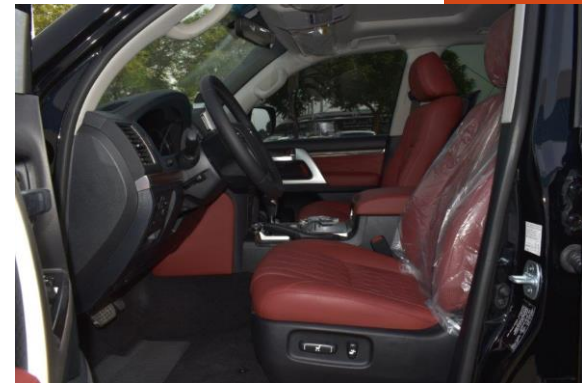

(Continue...)

TIRE INFLATION PRESS. WARNING
STEERING SWITCH-AUDIO + DISPLAY + TEL
ACCESSORY CONNECTOR-FRONT : DC12 + RR : DC12 + DK : AC220
ACCESSORY STEP COVER-RR BUMPER STEP GUARD (COLORED)
FLOOR MAT

XTREME EDITION FEATURES

TIRES BF GOODRICH – LT 315/70 R17
WHEEL BLACK
WHEEL NUTS
SPARE TIRE WRENCH
TYRE FITTING AND BALANCING
WHEEL ALIGNMENT
FENDER FLARES
BODY COLOUR PAINTED FENDER FLARE
INNER FENDER
SNORKEL
HOOD SCOOP
INSTALLATION FENDER FLARE & EXE
25MM SUSPENSION LIFT AND INSTALLATION
FOX SUSPENSION FRONT AND REAR SHOCK ABSORBER WITH
LIFT COIL SPRINGS
BUMP STOP SPACER FRONT AND REAR
BLACK EDITION PAINTING: FRONT GRILLE, TAILLIGHT, FRONT
LIGHT, ROOF RAILS, CHROME ACCENTS AND WHEELS
LEATHER SEATS