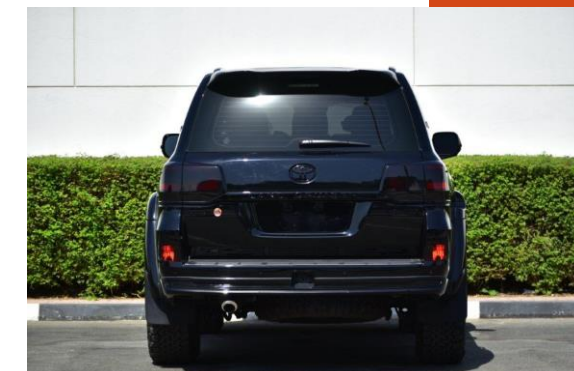

ROCKER AND DOOR LOWER MOULDING

MUD GUARDS

FRONT SEAT VERTICAL ADJUSTER

RADIATOR GRILLE-LC PLATING (INNER PAINTNG)

REAR BUMPER STANDARD (PAINTING) + PINTLE HOOK

TIRE INFLATION PRESS. WARNING

STEERING SWITCH-AUDIO + DISPLAY + TEL