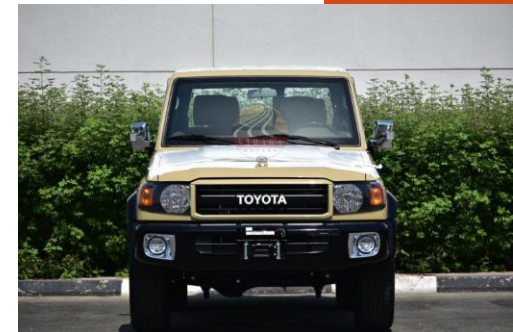

STEERING-POWER/TILT / TELESCOPIC

SAFETY FEATURES

BRAKE FRONT/REAR-V.DISC/V.DISC DRUM

SUSPENSION-FRONT STD COIL SPRING

REAR-STD LEAF SPRING

ABS-ANTI LOCK BRAKE SYSTEM

VSC-VEHICLE STABILITY CONTROL

BA- BRAKE ASSIST

EBD-ELECTRONIC BRAKE DISTRIBUTION

HAC – HILL ASSIST CONTROL

ATRC – ACTIVE TRACTION CONTROL

AIR BAG-DRIVER + PASSENGER

BUMPER-TWO-TONE WITH CHROME

MUD GUARDS-FRONT + REAR

WINDSHIELD GLASS-GREEN LAMINATED

EXTERIOR AND INTERIOR FEATURES

SIDE STEP

FRONT SEAT- SEAT BELT 3PELRX2

REAR SEAT BELT 3PELRX2+2PNRX1

HEAD REST

DIGITAL CLOCK

INNER REARVIEW MIRROR-DAY/NIGHT

SEATING CAPACITY-5

WIPER FRONT-INTERMITTENT

WIPER REAR-INTERMITTENT

POWER WINDOW

POWER DOOR LOCK

KEYLESS ENTRY

AC + HEATER

WINDOW DEFOGGER

METER ILLUMINATION CONTROL

HIGH MOUNT STOP LAMP

XTREME FEATURES

FRONT + REAR DIFFERENTIAL LOCK

TIRE SIZE-265/70R16 7JJ

OVER FENDER

ELECTRICAL WINCH

AUXILLIARY FUEL TANK

OUTER MIRROR-CHROME+TURN SIGNAL+ POWER

CLADDING PANEL

COOL GLOVE BOX

FRONT DOOR VENT WINDOW

COOL GLOVE BOX WITH KEY

REAR FOG LAMP

MUFFLER CUTTER

REAR VIEW CAMERA WITH DISPLAY ON AUDIO

TIRE INFLATOR

TIRE PRESSURE MONITORING SYSTEM

UNDER BODY LED LIGHTS - GROUND ILLUMINATION

SEMI HARD SPARE TIRE COVER

DIMENSION AND WEIGHT

DIMENSIONS LX WX H MM-4225 X 1770 X 1935

WHEEL BASE MM-2310

GROUND CLEARANCE MM-260

MIN. TURNING RADIUS (M)-5.5

KERB WEIGHT (KGS)-1880-1985

GROSS VEHICLE WEIGHT (KGS)-2600