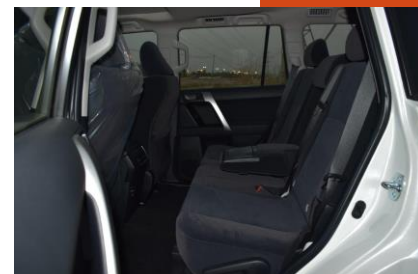

KEYLESS ENTRY
WINDOW DE FOGGER
ANTI-THEFT IMMOBILIZER
HIGH MOUNT STOP LAMP WITH LED
LED – LOW & HIGH HEADLAMP, CLERANCE: LED
PUSH START BUTTON
AUTO HEADLAMP LEVELLING
HEADLAMP WASHER
TIRE PRESSURE WARING
SMART ENTRY WITH VIBRATION SENSOR
INTERIOR
DUAL AUTOMATIC FRONT A/C + HEATER + REAR SUCTION DUCT
GLOVE BOX
SUNVISOR + VANITY MIRROR WITH LIGHT (D+P)
ROOM LAMP
SEAT BELTS FOR ALL
INNER REAR VIEW MIRROR
EXTERIOR
BODY COLORED OUTER MIRROR & RETRACTABLE TYPE WITH
TURN SIGNAL
REAR FOG LAMP
SIDE-STEP
BODY COLORED OUTSIDE DOOR HANDLE
FR. FOG LAMP WITH CHROME FINISH COVER
CHROME FINISH FR. GRILL
SUNROOF
LOGO SIDE STRIPE DESIGN
REAR ROOF SPOILER
ADDITIONAL FEATURES
LEATHER SEAT
DRIVER SEAT – POWERED
FRONT / REAR WALD BUMPER KITS
SIDE PROTECTION MOULDING
REAR CAMERA
WINDOW TINTED
DIMENSION
L X W X H IN MM: 5010 X 1885 X 1845
WHEEL BASE IN MM: 2790
GROUND CLEARANCE IN MM: 215
MIN. TURNING RADIUS 9.9