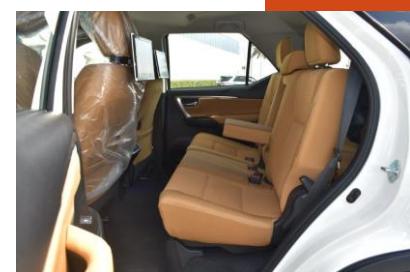

MODEL CODE – GUN156L SDTHXV
ENGINE-1 GD FTV, 2.8LTR, 4 CYL, DIESEL ENGINE WITH
INTER COOLER EURO 4
POWER: 201HP; TORQUE: 51 KGM (SAE NET)
SEATING CAPACITY:7
TRANSMISSION: 6 SPEED AUTOMATIC
265 / 60 R18 ALLOY WHEELS
8" DISPLAY AUDIO W/REAR CAMERA WITH ANDROID
AUTO & CAR PLAY
AIR CONDITIONER + HEATER: AUTOMATIC
ALLOY WHEELS (ALL TERRAIN) W/ALLOY SPARE
AUTO RETRACTABLE MIRRORS
AUTO UP/DOWN JAM PROTECTION ON ALL SEATS
BACK DOOR GARNISH: CHROME
BADGE: LIMITED
COOL GLOVE BOX
CRUISE CONTROL
DAYTIME RUNNING LIGHTS - LED (TYPE2)
DOOR TRIM: FABRIC WITH SILVER ACCENTS
EASY CLOSER BACK DOOR + POWER BACK DOOR
ELECTRICAL LOCK FOR TELESCOPIC STEERING
FLOOR ILLUMINATION
FRONT GRILLE: GLOSSY BLACK + CHROME
INSIDE REARVIEW MIRROR: ELECTROCHROMIC
IR CUT GLASS: FRONT + SIDE + REAR
LED FOG LAMPS
LED FRONT PERSONAL LAMP
LED POSITION + TURN SIGNAL LAMP
PARKING SENSORS: FRONT 2 + REAR 4
ROOF RAIL
SEAT VENTILATION (DRIVER+PASSENGER)
AIR BAGS-DRIVER + PASSENGER SIDE + CURTAIN
AIRBAGS
SILVER + PAINTED FRONT BUMPER GARNISH
SMART ENTRY WITH PUSH BUTTON START
STEERING WHEEL: LEATHER + WOOD + PADDLE SHIFT
SUPERIOR FABRIC SEATS
REAR SEAT ENTERTAINMENT SYSTEM

REAR BUMPER GARNISH
TAIL LAMP GARNISH
REAR BODY LIP SPOILER
WELCOME LIGHTS ON OUTER MIRRORS

TOYOTA SAFETY SENSE
RADAR CRUISE CONTROL
BLIND SPOT MONITOR (BSM) + REAR CROSS TRAFFIC ALERT
(RCTA)
LANE DEPARTURE ALERT
PANORAMIC VIEW MONITOR (PVM)