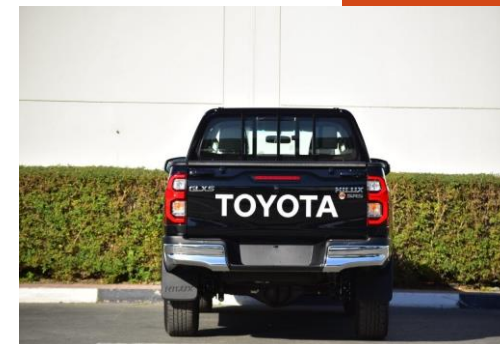

EXTERIOR FEATURES

BUMPER-FRONT & REAR-STEEL/ STEEL STEP
CHROME
DOOR HANDLES -CHROME PLATED
MUD GUARDS FRONT & REAR-FRONT + REAR
HIGH MOUNT STOP LAMP-W/ LED
OUTER MIRROR COLOUR KEYED CHROME
PLATED WITH TUN SIGNAL+POWER
SIDE STEP
SIDE STRIPE
WINDSHIELD GLASS-GREEN LAMINATED W/TOP
SHADE

INTERIOR FEATURES

CONSOLE BOX-CONSOLE BOX W/SOFT LID
FR. SEAT-FR. SEAT BELT 3PELRX2 W/PT & FL
VERTICAL SEAT ADJUSTER - W/ DRIVER
REAR SEAT- REAR SEAT BELT- 3PELRX2+2PNRX1
HEAD REST- WITH (2 NO.)
CENTRE ARMREST- W/ CUP HOLDER
DIGITAL CLOCK
INNER REAR VIEW MIRROR-DAY/NIGHT
SEAT MATERIAL- SUPERIOR FABRIC
SEATING CAPACITY- 5
SUN VISOR- DRIVER (W/HOLDER) + P(W/MIRROR & LID)

ELECTRICAL FEATURES

TACHOMETER
AUTO AIR CONDITIONER ITH REAR AC VENTS
ANTENNA-SHORT POLE
SMART ENTRY + PUSH BUTTON START
AUDIO- 8" PREMIUM DISPLAY AUDIO W/ DVD,USB, AUX, BT, 6
SPK
KEYLESS ENTRY
METER ILLUMINATION CONTROL
POWER DOOR LOCK
POWER WINDOW
RADIO- AM/FM
WIPER FRONT-ADJ. INTERMITTENT: MIST
LIGHT CONTROL SYSTEM-W/ FOLLOW ME HOME
ANTI-THEFT IMMOBILISER
BACK VIEW CAMERA
BEDLINER
COOL GLOVE BOX
CRUISE CONTROL
DOOR COURTESY LAMP-W/ REFLECTOR
ECO/POWER MODE
FLOOR MAT
FRONT FOG LAMP
HEADLAMP-LED W/ AUTO LEVELLING<NEW DESIGN>
MULTI INFO DISPLAY
RADIATOR GRILLE-CHROME + METALIC BLACK <NEW