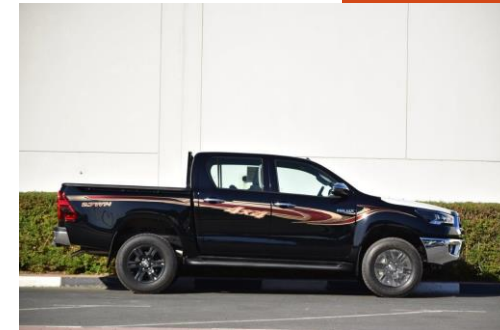

EXTERIOR FEATURES

BUMPER-FRONT & REAR-STEEL/ STEEL STEP
CHROME
DOOR HANDLES -CHROME PLATED
MUD GUARDS FRONT & REAR-FRONT + REAR
HIGH MOUNT STOP LAMP-W/ LED
OUTER MIRROR COLOUR KEYED CHROME
PLATED WITH TUN SIGNAL+POWER
SIDE STEP
SIDE STRIPE
WINDSHIELD GLASS-GREEN LAMINATED W/TOP
SHADE

INTERIOR FEATURES

CONSOLE BOX-CONSOLE BOX W/SOFT LID
FR. SEAT-FR. SEAT BELT 3PELRX2 W/PT & FL
VERTICAL SEAT ADJUSTER - W/ DRIVER
REAR SEAT- REAR SEAT BELT- 3PELRX2+2PNRX1
HEAD REST- WITH (2 NO.)
CENTRE ARMREST- W/ CUP HOLDER
DIGITAL CLOCK
INNER REAR VIEW MIRROR-DAY/NIGHT
SEAT MATERIAL- SUPERIOR FABRIC
SEATING CAPACITY- 5
SUN VISOR- DRIVER (W/HOLDER) + P(W/MIRROR & LID)

ELECTRICAL FEATURES

TACHOMETER
AUTO AIR CONDITIONER ITH REAR AC VENTS
ANTENNA-SHORT POLE
SMART ENTRY + PUSH BUTTON START
AUDIO- 8" PREMIUM DISPLAY AUDIO W/ DVD,USB, AUX, BT, 6
SPK
KEYLESS ENTRY
METER ILLUMINATION CONTROL
POWER DOOR LOCK
POWER WINDOW
RADIO- AM/FM
WIPER FRONT-ADJ. INTERMITTENT: MIST
LIGHT CONTROL SYSTEM-W/ FOLLOW ME HOME
ANTI-THEFT IMMOBILISER
BACK VIEW CAMERA
BEDLINER
COOL GLOVE BOX
CRUISE CONTROL
DOOR COURTESY LAMP-W/ REFLECTOR
ECO/POWER MODE
FLOOR MAT
FRONT FOG LAMP
HEADLAMP-LED W/ AUTO LEVELLING<NEW DESIGN>
MULTI INFO DISPLAY
RADIATOR GRILLE-CHROME + METALIC BLACK <NEW