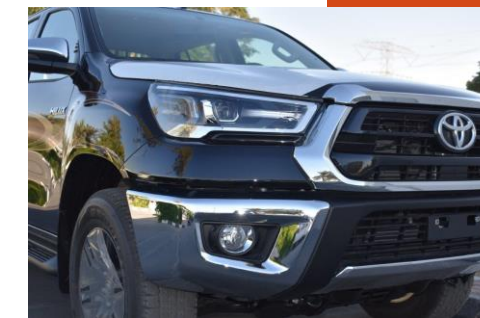

DESIGN>
REAR FOG LAMP
REAR WINDOW-SLIDE TYPE
SAFETY KIT
SHIFT LEVER KNOB-LEATHER W/ SILVER ACCENTS
STEERING WHEEL- URETHANE W/ CONTROL
SWITCHES+ HIGH SILVER
DECK GUARD FRAME
TAILGATE LIFT ASSIST
HOOD LIFT ASSIST
IR CUT GLASS (FR+SIDE+RR)
TYRE PRESSURE MONITORING SYSTEM
USB CHARGER

DIMENSIONS AND WEIGHT

DIMENSIONS LX WX H MM-(5330-->5325) X 1855 X 1815
DECK DIMENSIONS LX WX H- 1520 X 1575 X 480
WHEEL BASE MM-3085
GROUND CLEARANCE MM-310
KERB WEIGHT (KGS)-1990
GROSS VEHICLE WEIGHT (KGS) 2800