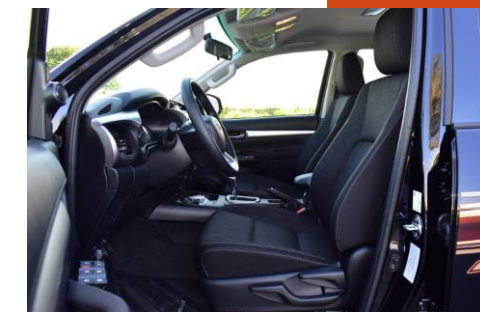

DESIGN>
REAR FOG LAMP
REAR WINDOW-SLIDE TYPE
SAFETY KIT
SHIFT LEVER KNOB-LEATHER W/ SILVER ACCENTS
STEERING WHEEL- URETHANE W/ CONTROL
SWITCHES+ HIGH SILVER
DECK GUARD FRAME
TAILGATE LIFT ASSIST
HOOD LIFT ASSIST
IR CUT GLASS (FR+SIDE+RR)
TYRE PRESSURE MONITORING SYSTEM
USB CHARGER

DIMENSIONS AND WEIGHT

DIMENSIONS LX WX H MM-(5330-->5325) X 1855 X 1815
DECK DIMENSIONS LX WX H- 1520 X 1575 X 480
WHEEL BASE MM-3085
GROUND CLEARANCE MM-310
KERB WEIGHT (KGS)-1990
GROSS VEHICLE WEIGHT (KGS) 2800