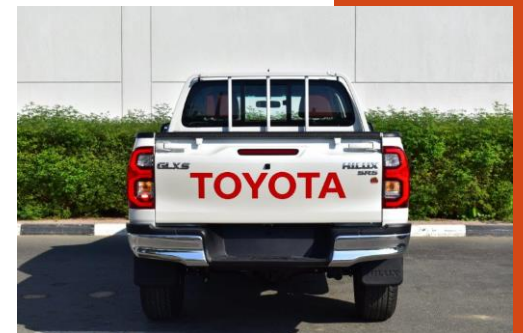

EXTERIOR FEATURES

BUMPER-FRONT & REAR-STEEL/ STEEL STEP
CHROME
DOOR HANDLES -CHROME PLATED
MUD GUARDS FRONT & REAR-FRONT + REAR
HIGH MOUNT STOP LAMP-W/ LED
OUTER MIRROR COLOUR KEYED CHROME
PLATED WITH TUN SIGNAL+POWER
SIDE STEP
SIDE STRIPE -NEW DESIGN
WINDSHIELD GLASS-GREEN LAMINATED W/TOP
SHADE

INTERIOR FEATURES

CONSOLE BOX-CONSOLE BOX W/SOFT LID
FR. SEAT-FR. SEAT BELT 3PELRX2 W/PT & FL
VERTICAL SEAT ADJUSTER - W/ DRIVER
REAR SEAT- REAR SEAT BELT- 3PELRX2+2PNRX1
HEAD REST- WITH (2 NO.)
CENTRE ARMREST- W/ CUP HOLDER
DIGITAL CLOCK
INNER REAR VIEW MIRROR-DAY/NIGHT
SEAT MATERIAL- SUPERIOR FABRIC
SEATING CAPACITY- 5
SUN VISOR- DRIVER (W/HOLDER) + P (W/MIRROR & LID)

ELECTRICAL FEATURES

TACHOMETER
AUTO AIR CONDITIONER WITH REAR AC VENTS
ANTENNA-SHORT POLE
SMART ENTRY + PUSH BUTTON START
AUDIO- 8" PREMIUM DISPLAY AUDIO W/ DVD, USB, AUX, BT, 6
SPK
KEYLESS ENTRY
METER ILLUMINATION CONTROL
POWER DOOR LOCK
POWER WINDOW
RADIO- AM/FM
WIPER FRONT-ADJ. INTERMITTENT: MIST
LIGHT CONTROL SYSTEM-W/ FOLLOW ME HOME
ANTI-THEFT IMMOBILISER
BACK VIEW CAMERA
BEDLINER
COOL GLOVE BOX
CRUISE CONTROL
DOOR COURTESY LAMP-W/ REFLECTOR
ECO/POWER MODE
FLOOR MAT
FRONT FOG LAMP
HEADLAMP-LED W/ AUTO LEVELLING
DAY TIME RUNNING LIGHTS - LED
MULTI INFO DISPLAY
RADIATOR GRILLE-CHROME + METALIC BLACK