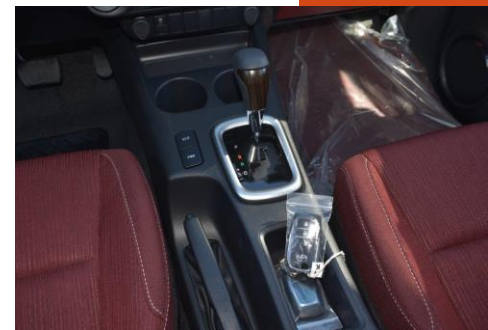

Continued.....

REAR FOG LAMP
REAR WINDOW-SLIDE TYPE
SAFETY KIT
SHIFT LEVER KNOB-LEATHER WITH WOOD GRAIN
STEERING WHEEL- URETHANE W/ CONTROL
SWITCHES+ HIGH SILVER
DECK GUARD FRAME
TAILGATE LIFT ASSIST
HOOD LIFT ASSIST
GREEN SLIDE
WOOD GRAIN PANEL
TYRE PRESSURE MONITORING SYSTEM

DIMENSIONS AND WEIGHT

DIMENSIONS LX WX H MM-5325 X 1855 X 1815
DECK DIMENSIONS LX WX H MM-1520 X 1575 X 480
WHEEL BASE MM-3085
GROUND CLEARANCE MM-310
KERB WEIGHT (KGS)-1925-1990
GROSS VEHICLE WEIGHT (KGS) 2800