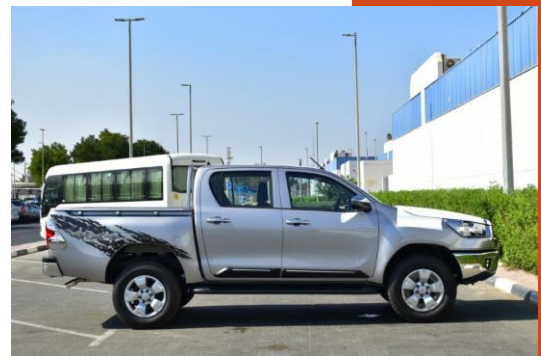

RADIATOR GRILLE: WITH CHROME
REAR BUMPER: STEEL STEP CHROME
REAR DECK: J DECK
REAR FOG LAMP: WITH
REAR LAMP GUARD: REAR LAMP GARNISH (CHROME PLATED) + L7AB FOR D-CAB
SEAT COVER MATERIAL: FULL LO FOR PICK UP
SPARE TIRE: GROUND TIRE(STEEL-WHEEL)
SPEAKER: 4SPEAKERS (DOOR)
SRS AIR BAG: DRIVERS+PASSENGER KNEE FOR DRIVER
STEERING COLUMN: TILT-MECHANICAL LOCK
STEERING SWITCH: AUDIO&TEL&VOICE
RCOGUNITION+MULTI INFO. DISPLAY-HI
STEP AND STEP COVER: WITHNARROW BLACK(P/U)
STRIPE TAPE: WITH
TIRE AND DISC WHEEL: 265/65R17 ALL TERRAIN STEEL GENERAL BLACK
VSC: WITH+HAC+TSC
WIRELESS/SMART DOOR: LOCK WITH JACK-KNIFE KEY