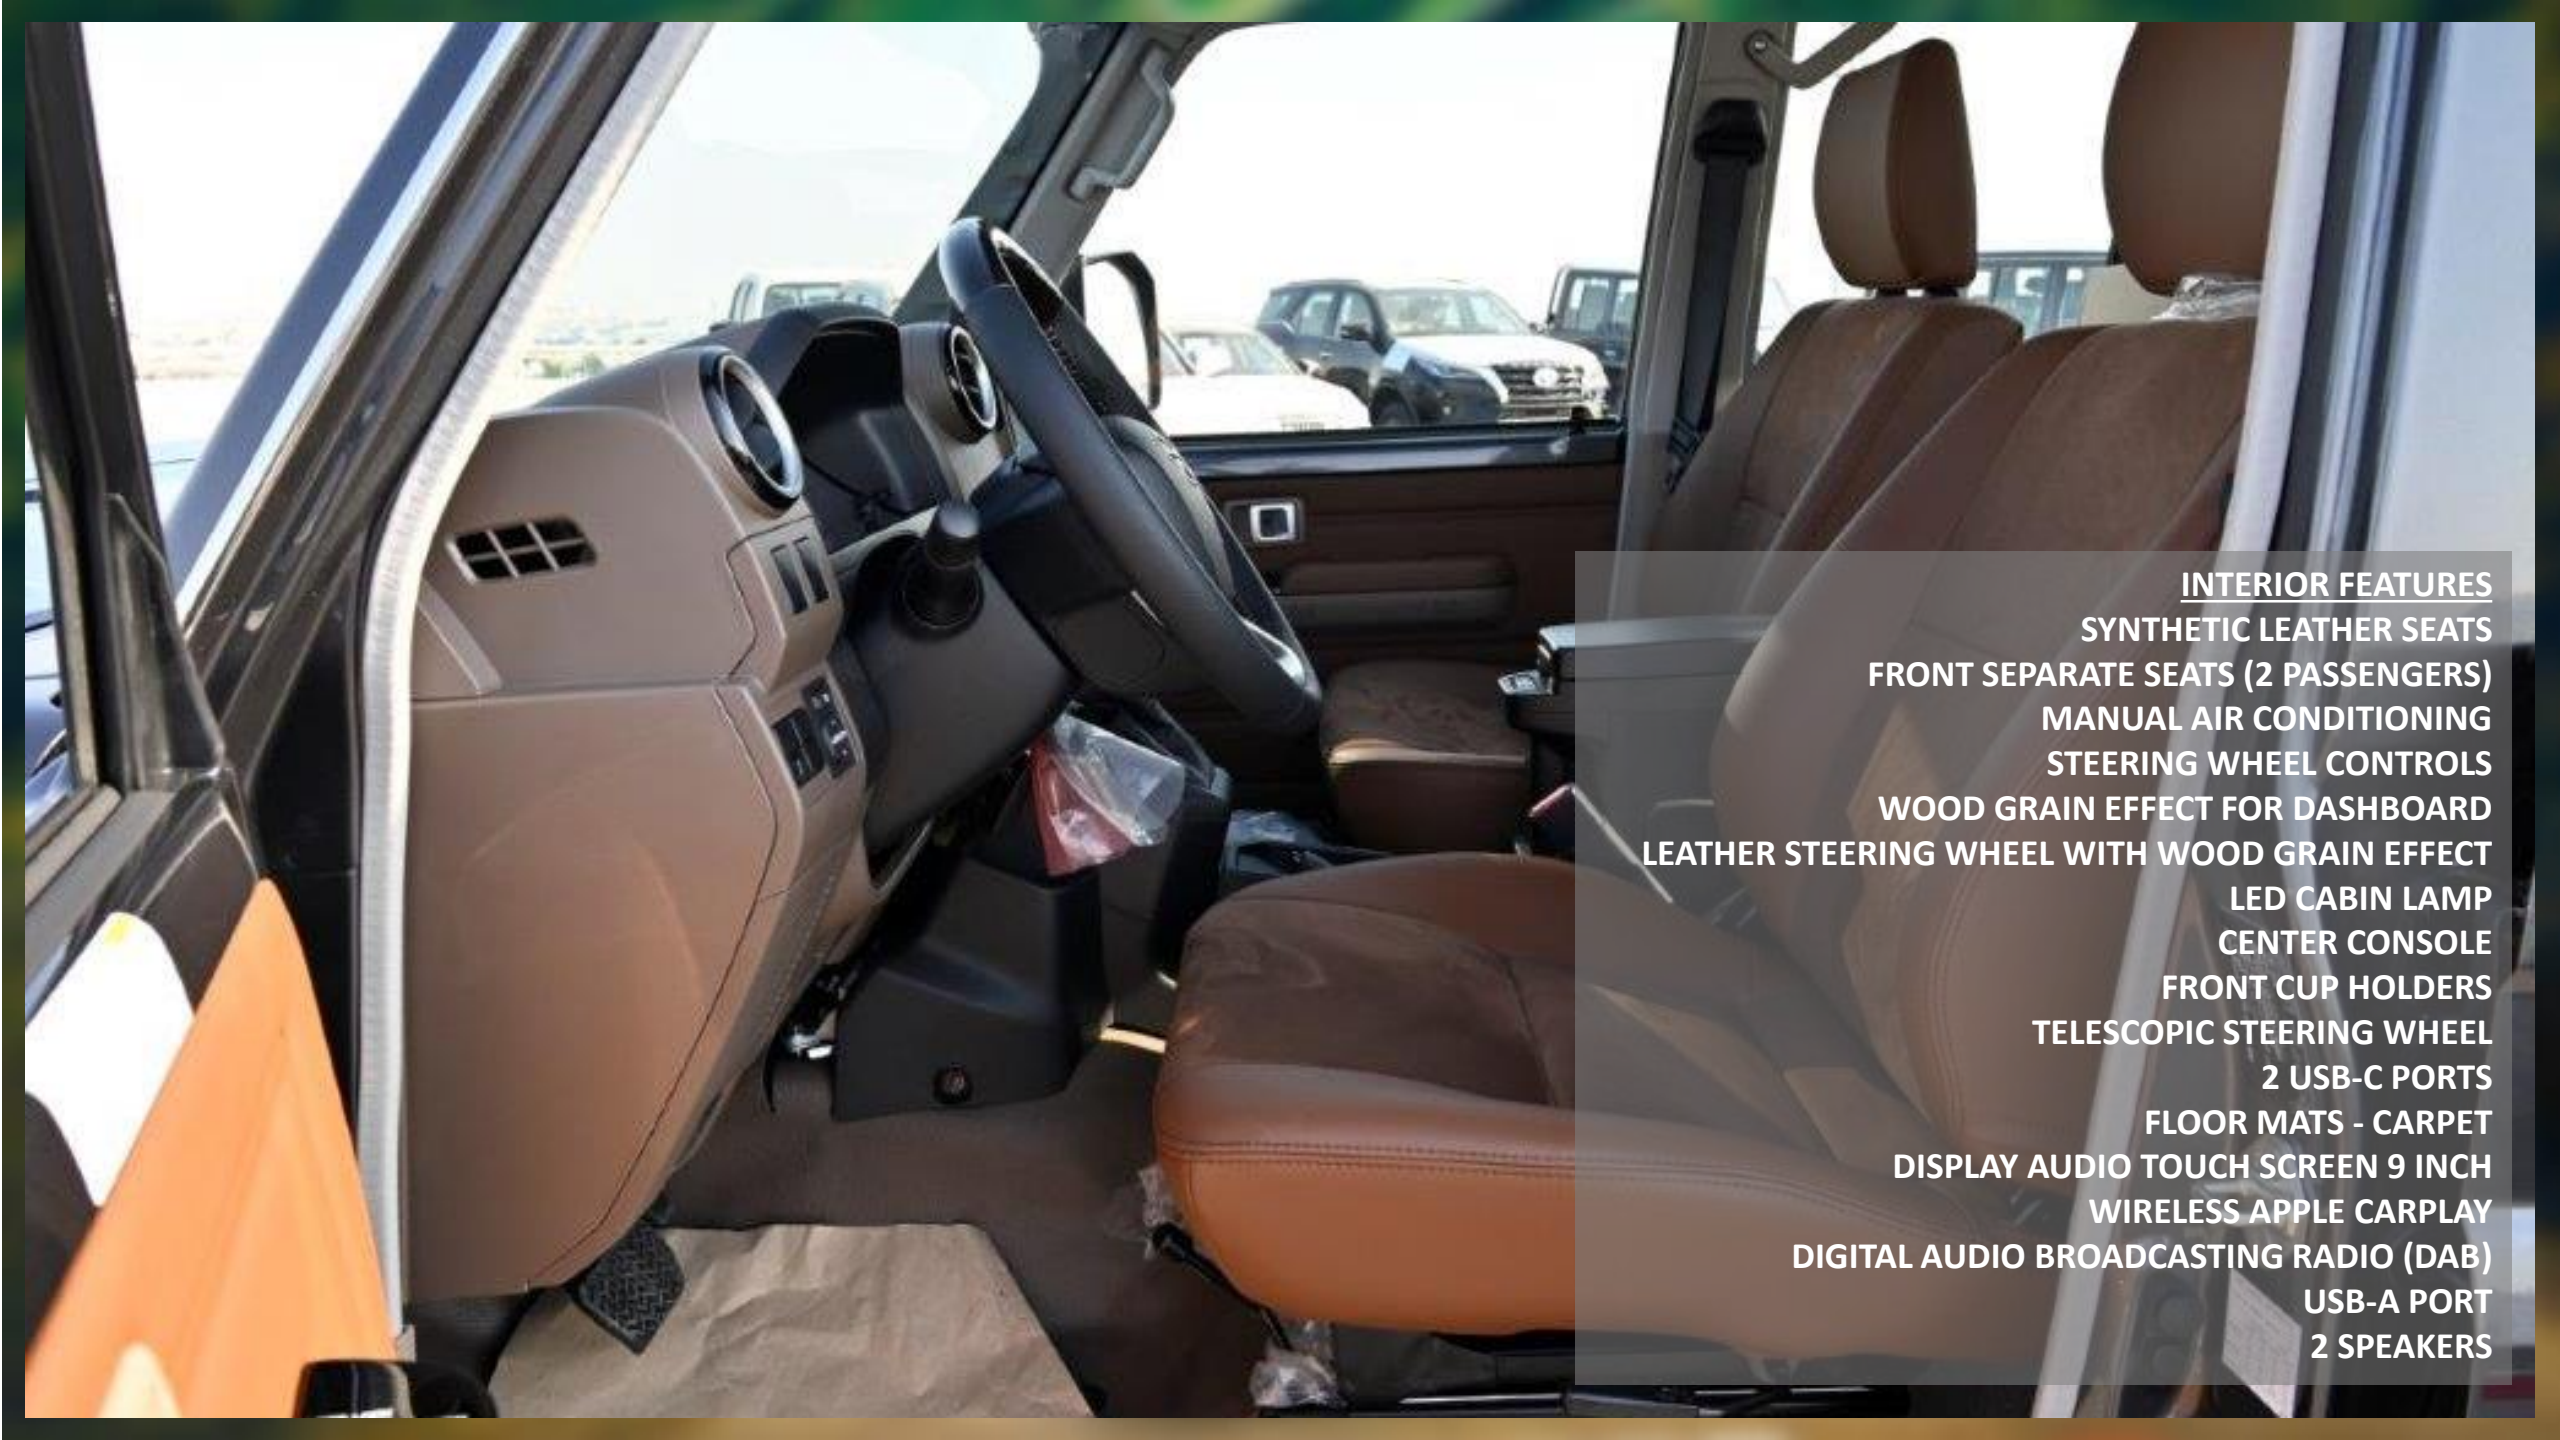

INTERIOR FEATURES

- SYNTHETIC LEATHER SEATS
- FRONT SEPARATE SEATS (2 PASSENGERS)
- MANUAL AIR CONDITIONING
- STEERING WHEEL CONTROLS
- WOOD GRAIN EFFECT FOR DASHBOARD
- LEATHER STEERING WHEEL WITH WOOD GRAIN EFFECT
- LED CABIN LAMP
- CENTER CONSOLE
- FRONT CUP HOLDERS
- TELESCOPIC STEERING WHEEL
- 2 USB-C PORTS
- FLOOR MATS - CARPET
- DISPLAY AUDIO TOUCH SCREEN 9 INCH
- WIRELESS APPLE CARPLAY
- DIGITAL AUDIO BROADCASTING RADIO (DAB)
- USB-A PORT
- 2 SPEAKERS