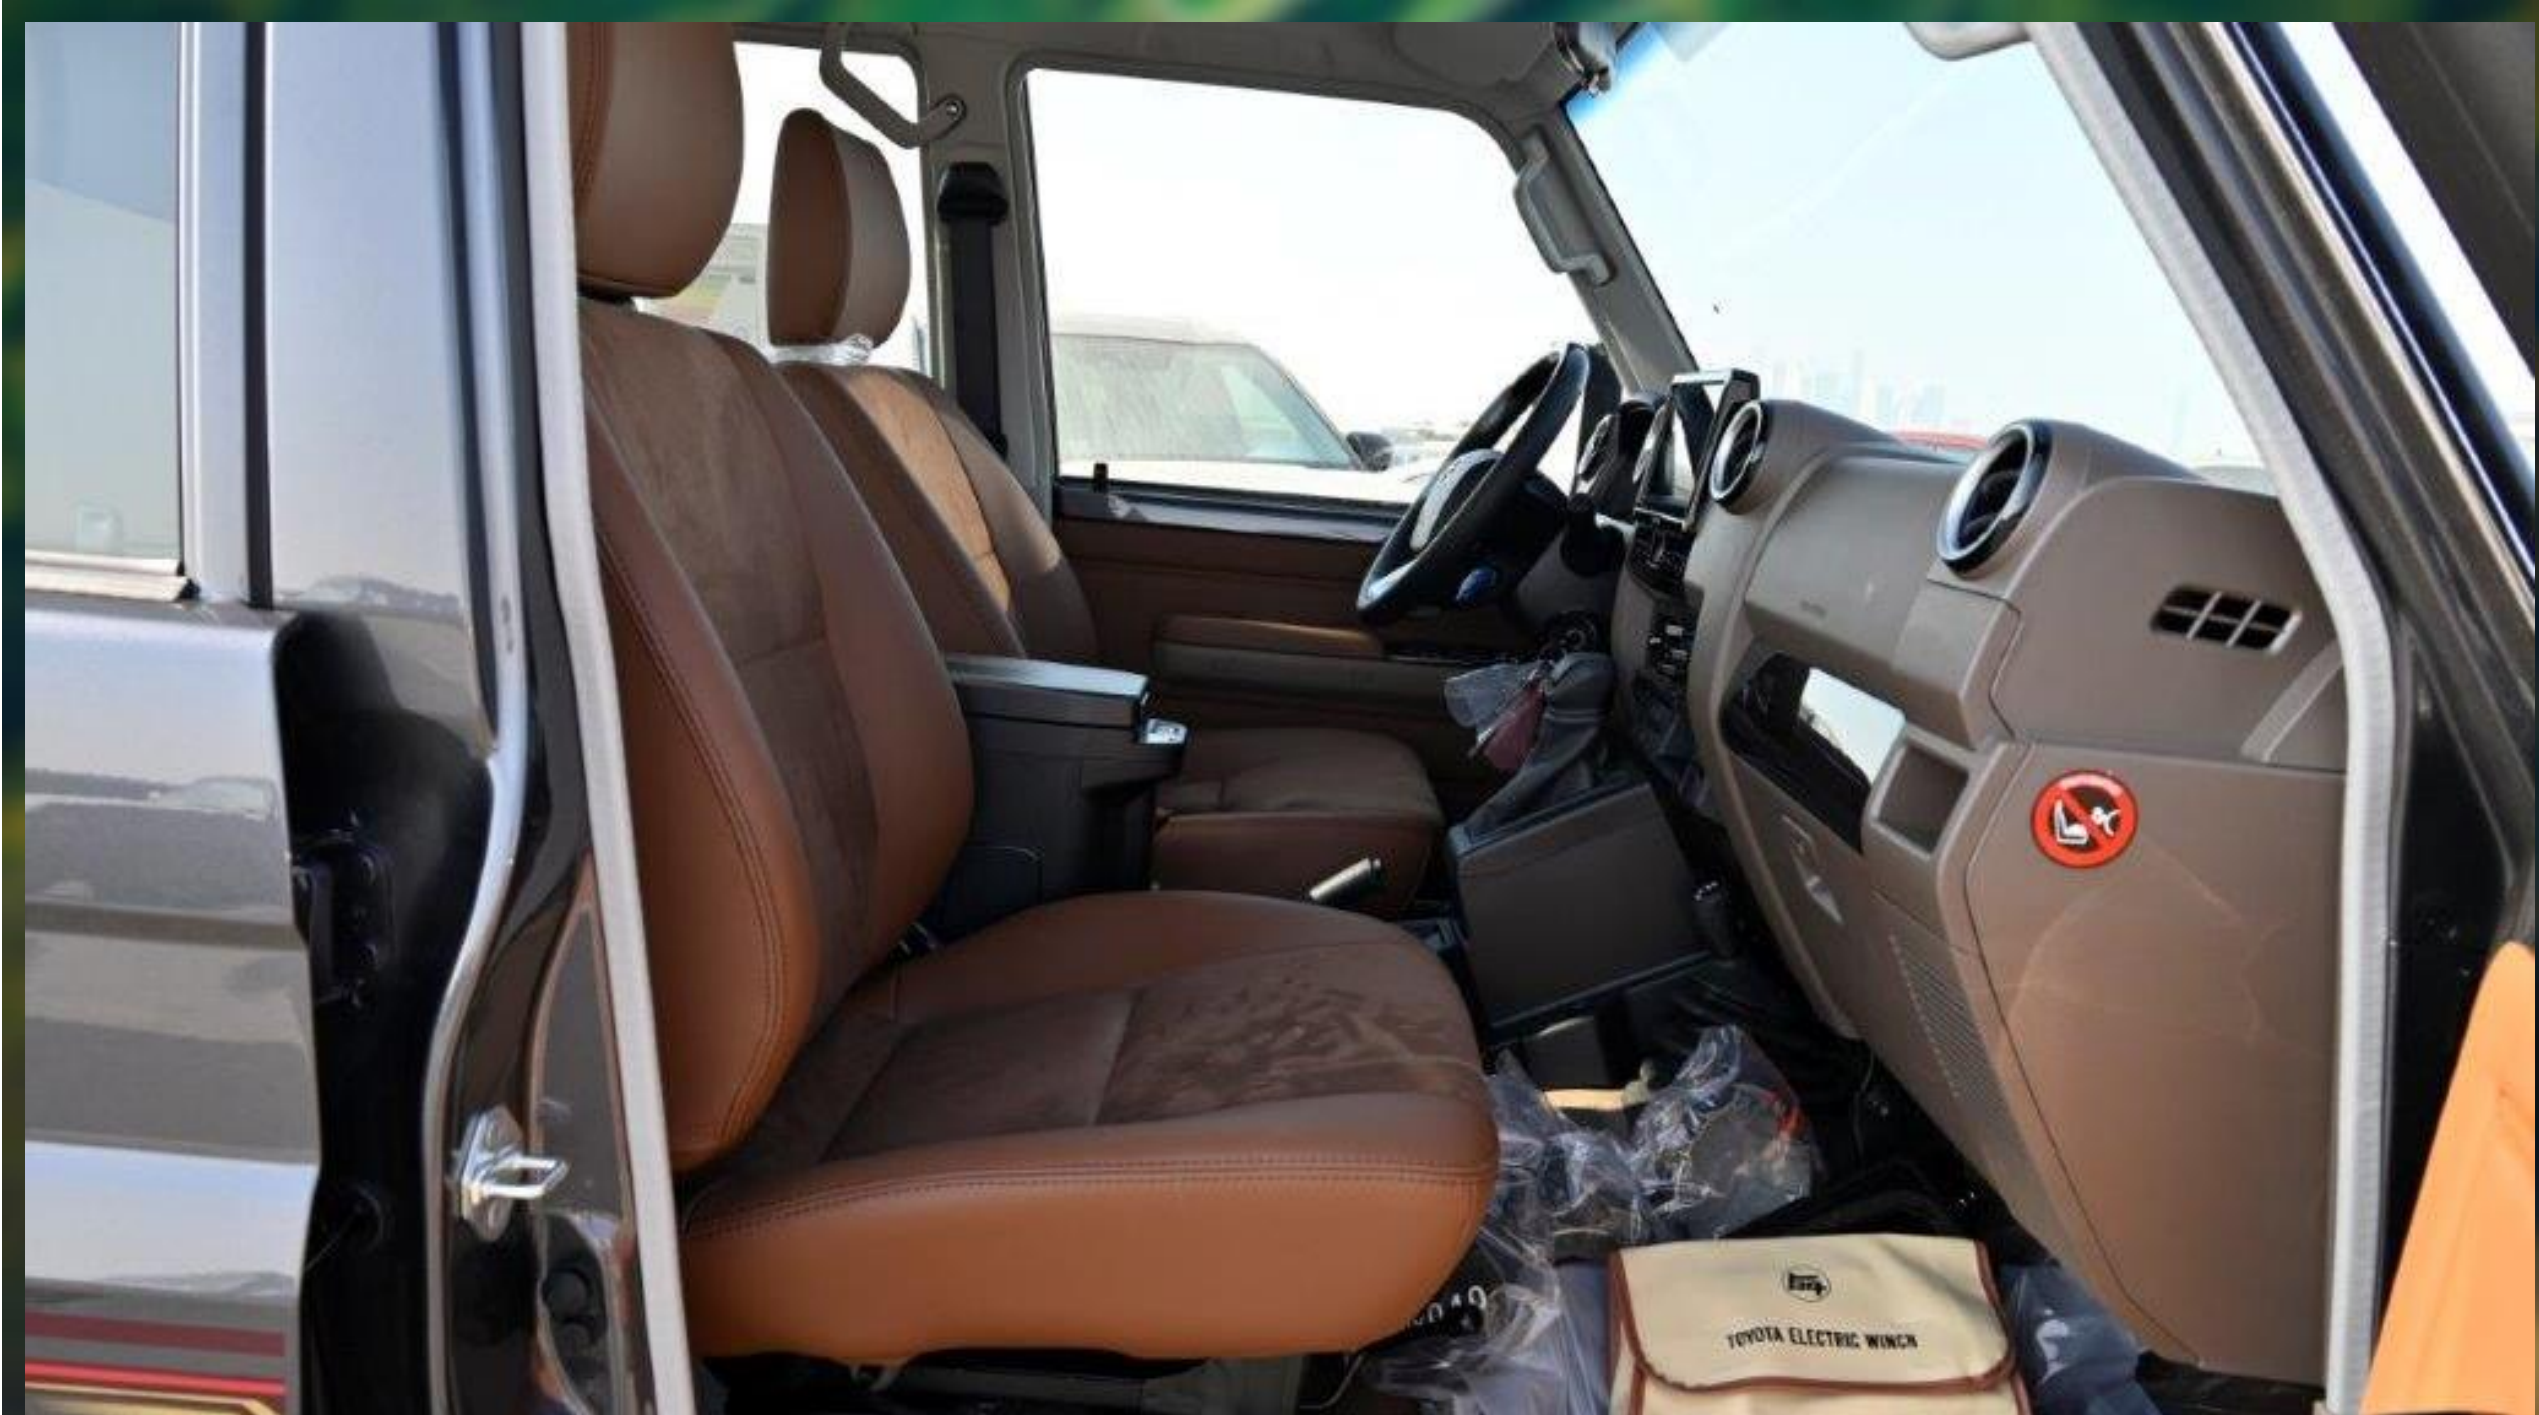

TOYOTA ELECTRIC WINCH