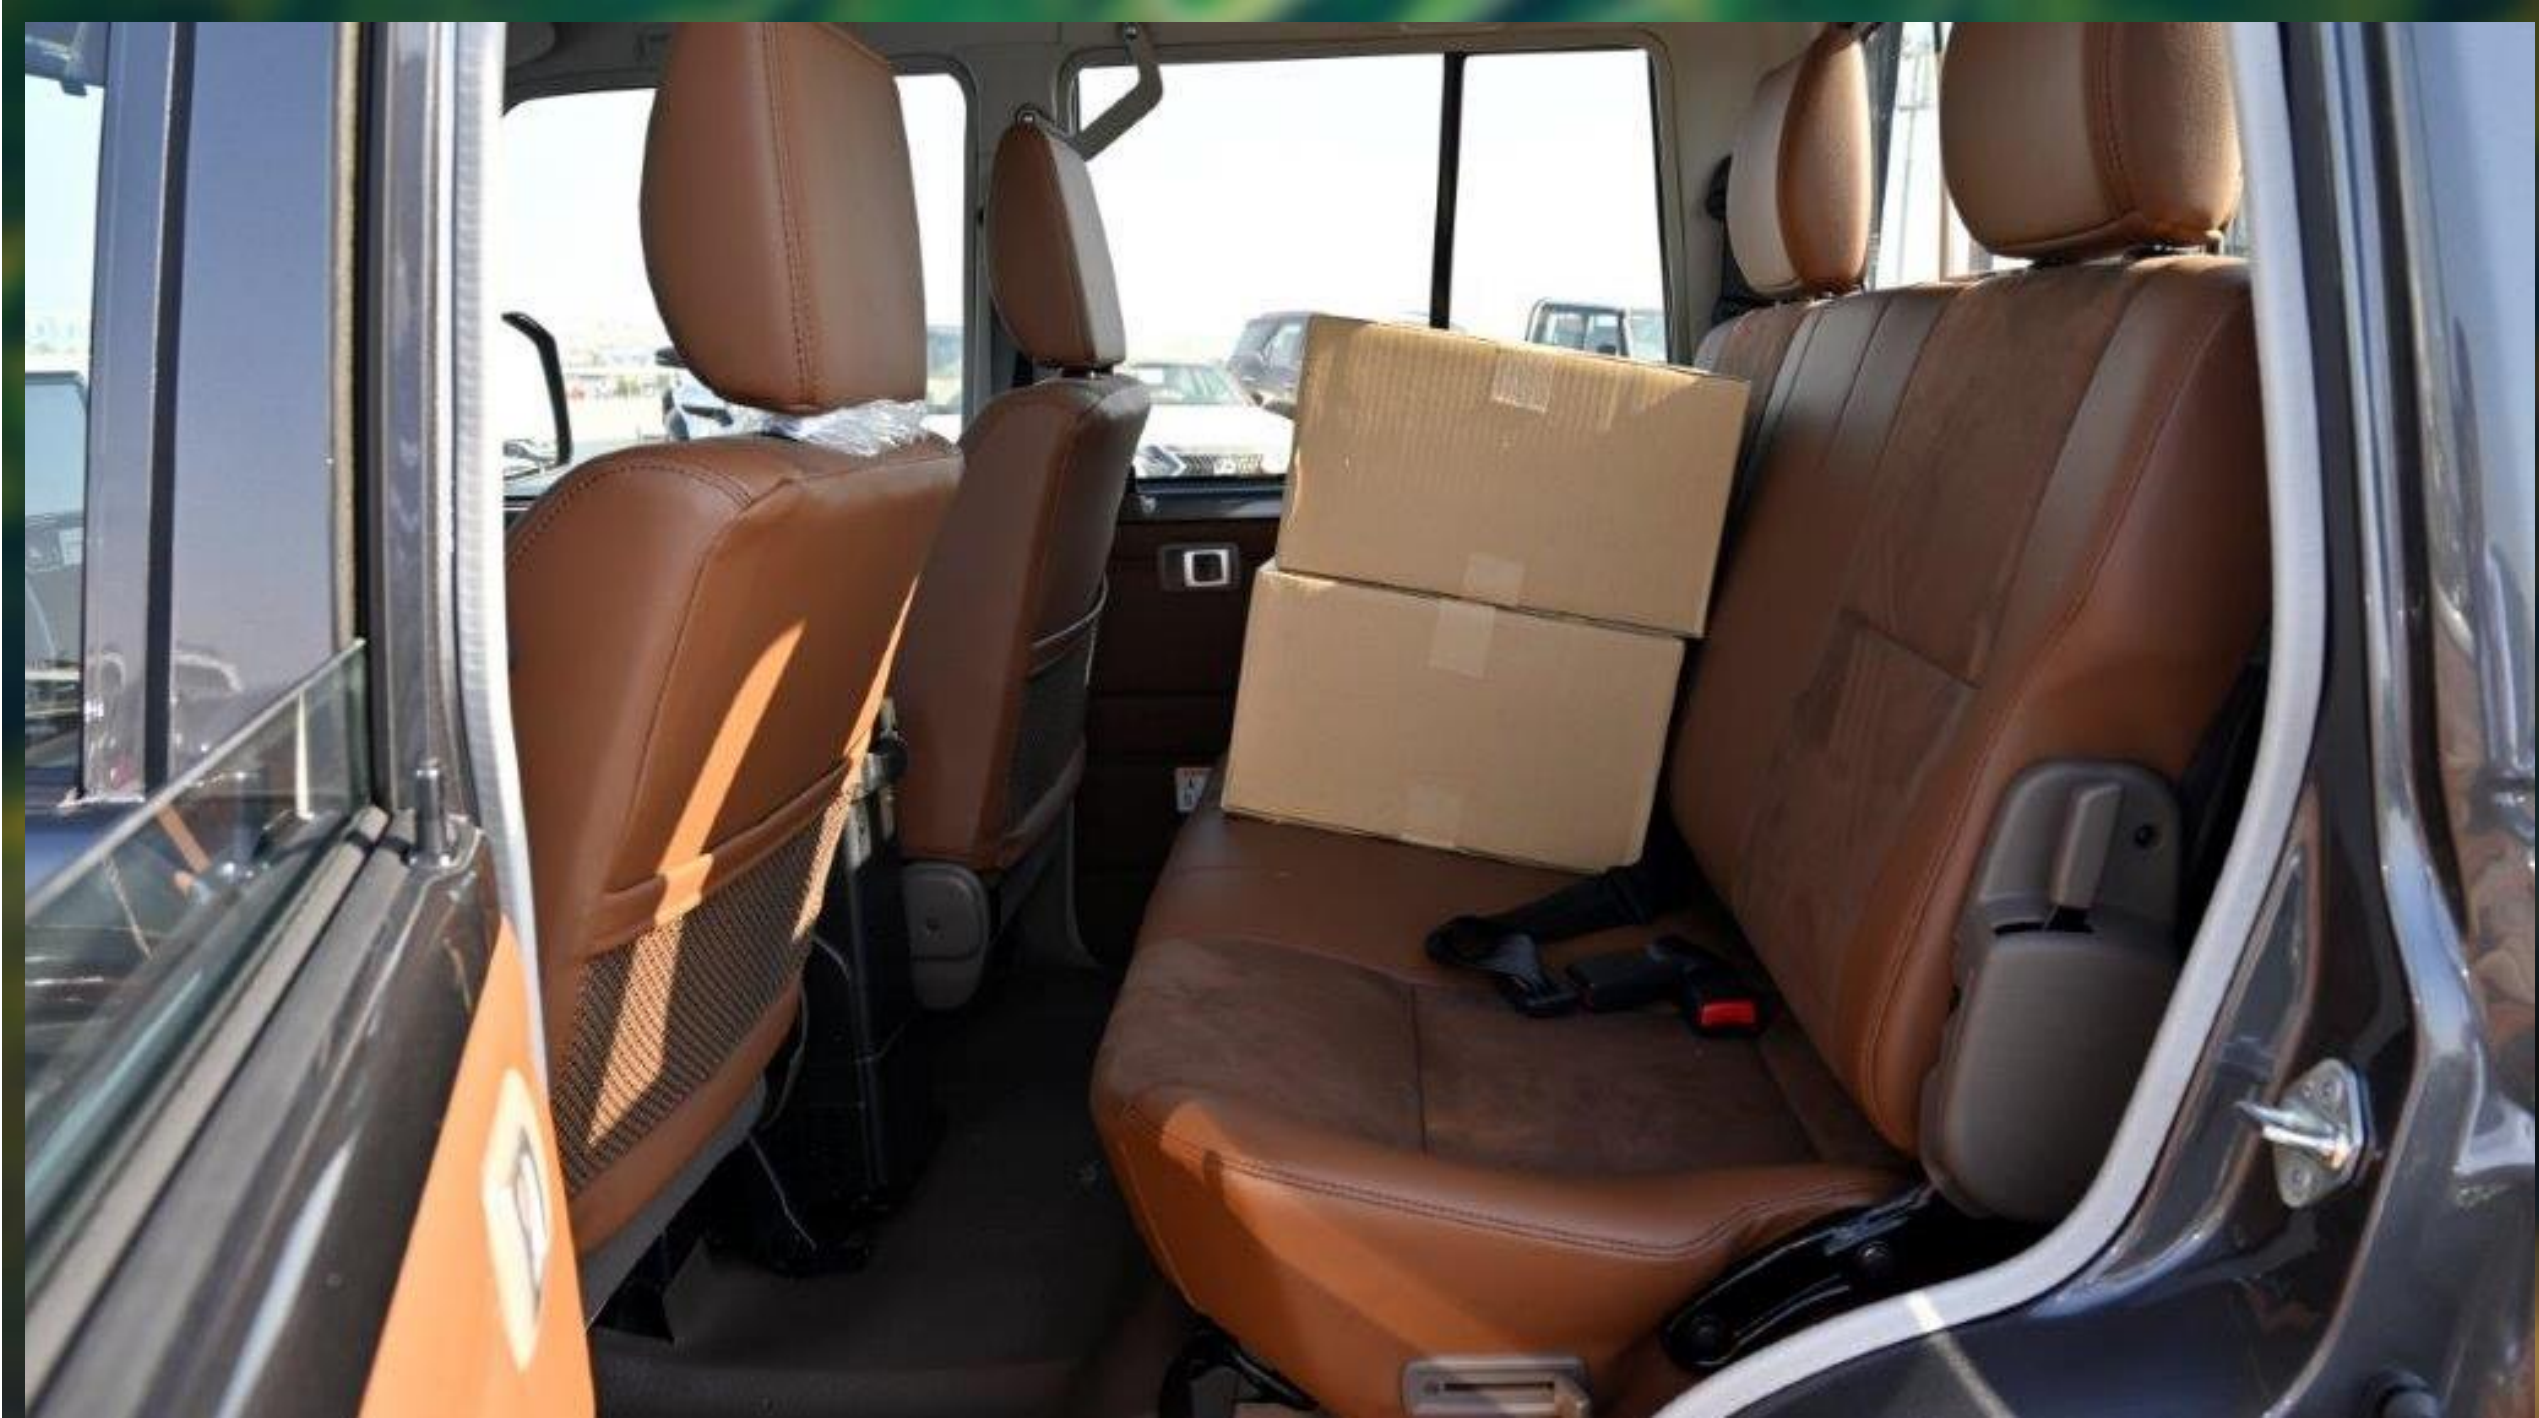

INTERIOR FEATURES

- SYNTHETIC LEATHER SEATS
- FRONT SEPARATE SEATS (2 PASSENGERS)
- MANUAL AIR CONDITIONING
- STEERING WHEEL CONTROLS
- WOOD GRAIN EFFECT FOR DASHBOARD
- LEATHER STEERING WHEEL WITH WOOD GRAIN EFFECT
- LED CABIN LAMP
- CENTER CONSOLE
- FRONT CUP HOLDERS
- TELESCOPIC STEERING WHEEL
- 2 USB-C PORTS
- FLOOR MATS - CARPET
- DISPLAY AUDIO TOUCH SCREEN 9 INCH
- WIRELESS APPLE CARPLAY
- DIGITAL AUDIO BROADCASTING RADIO (DAB)
- USB-A PORT
- 2 SPEAKERS