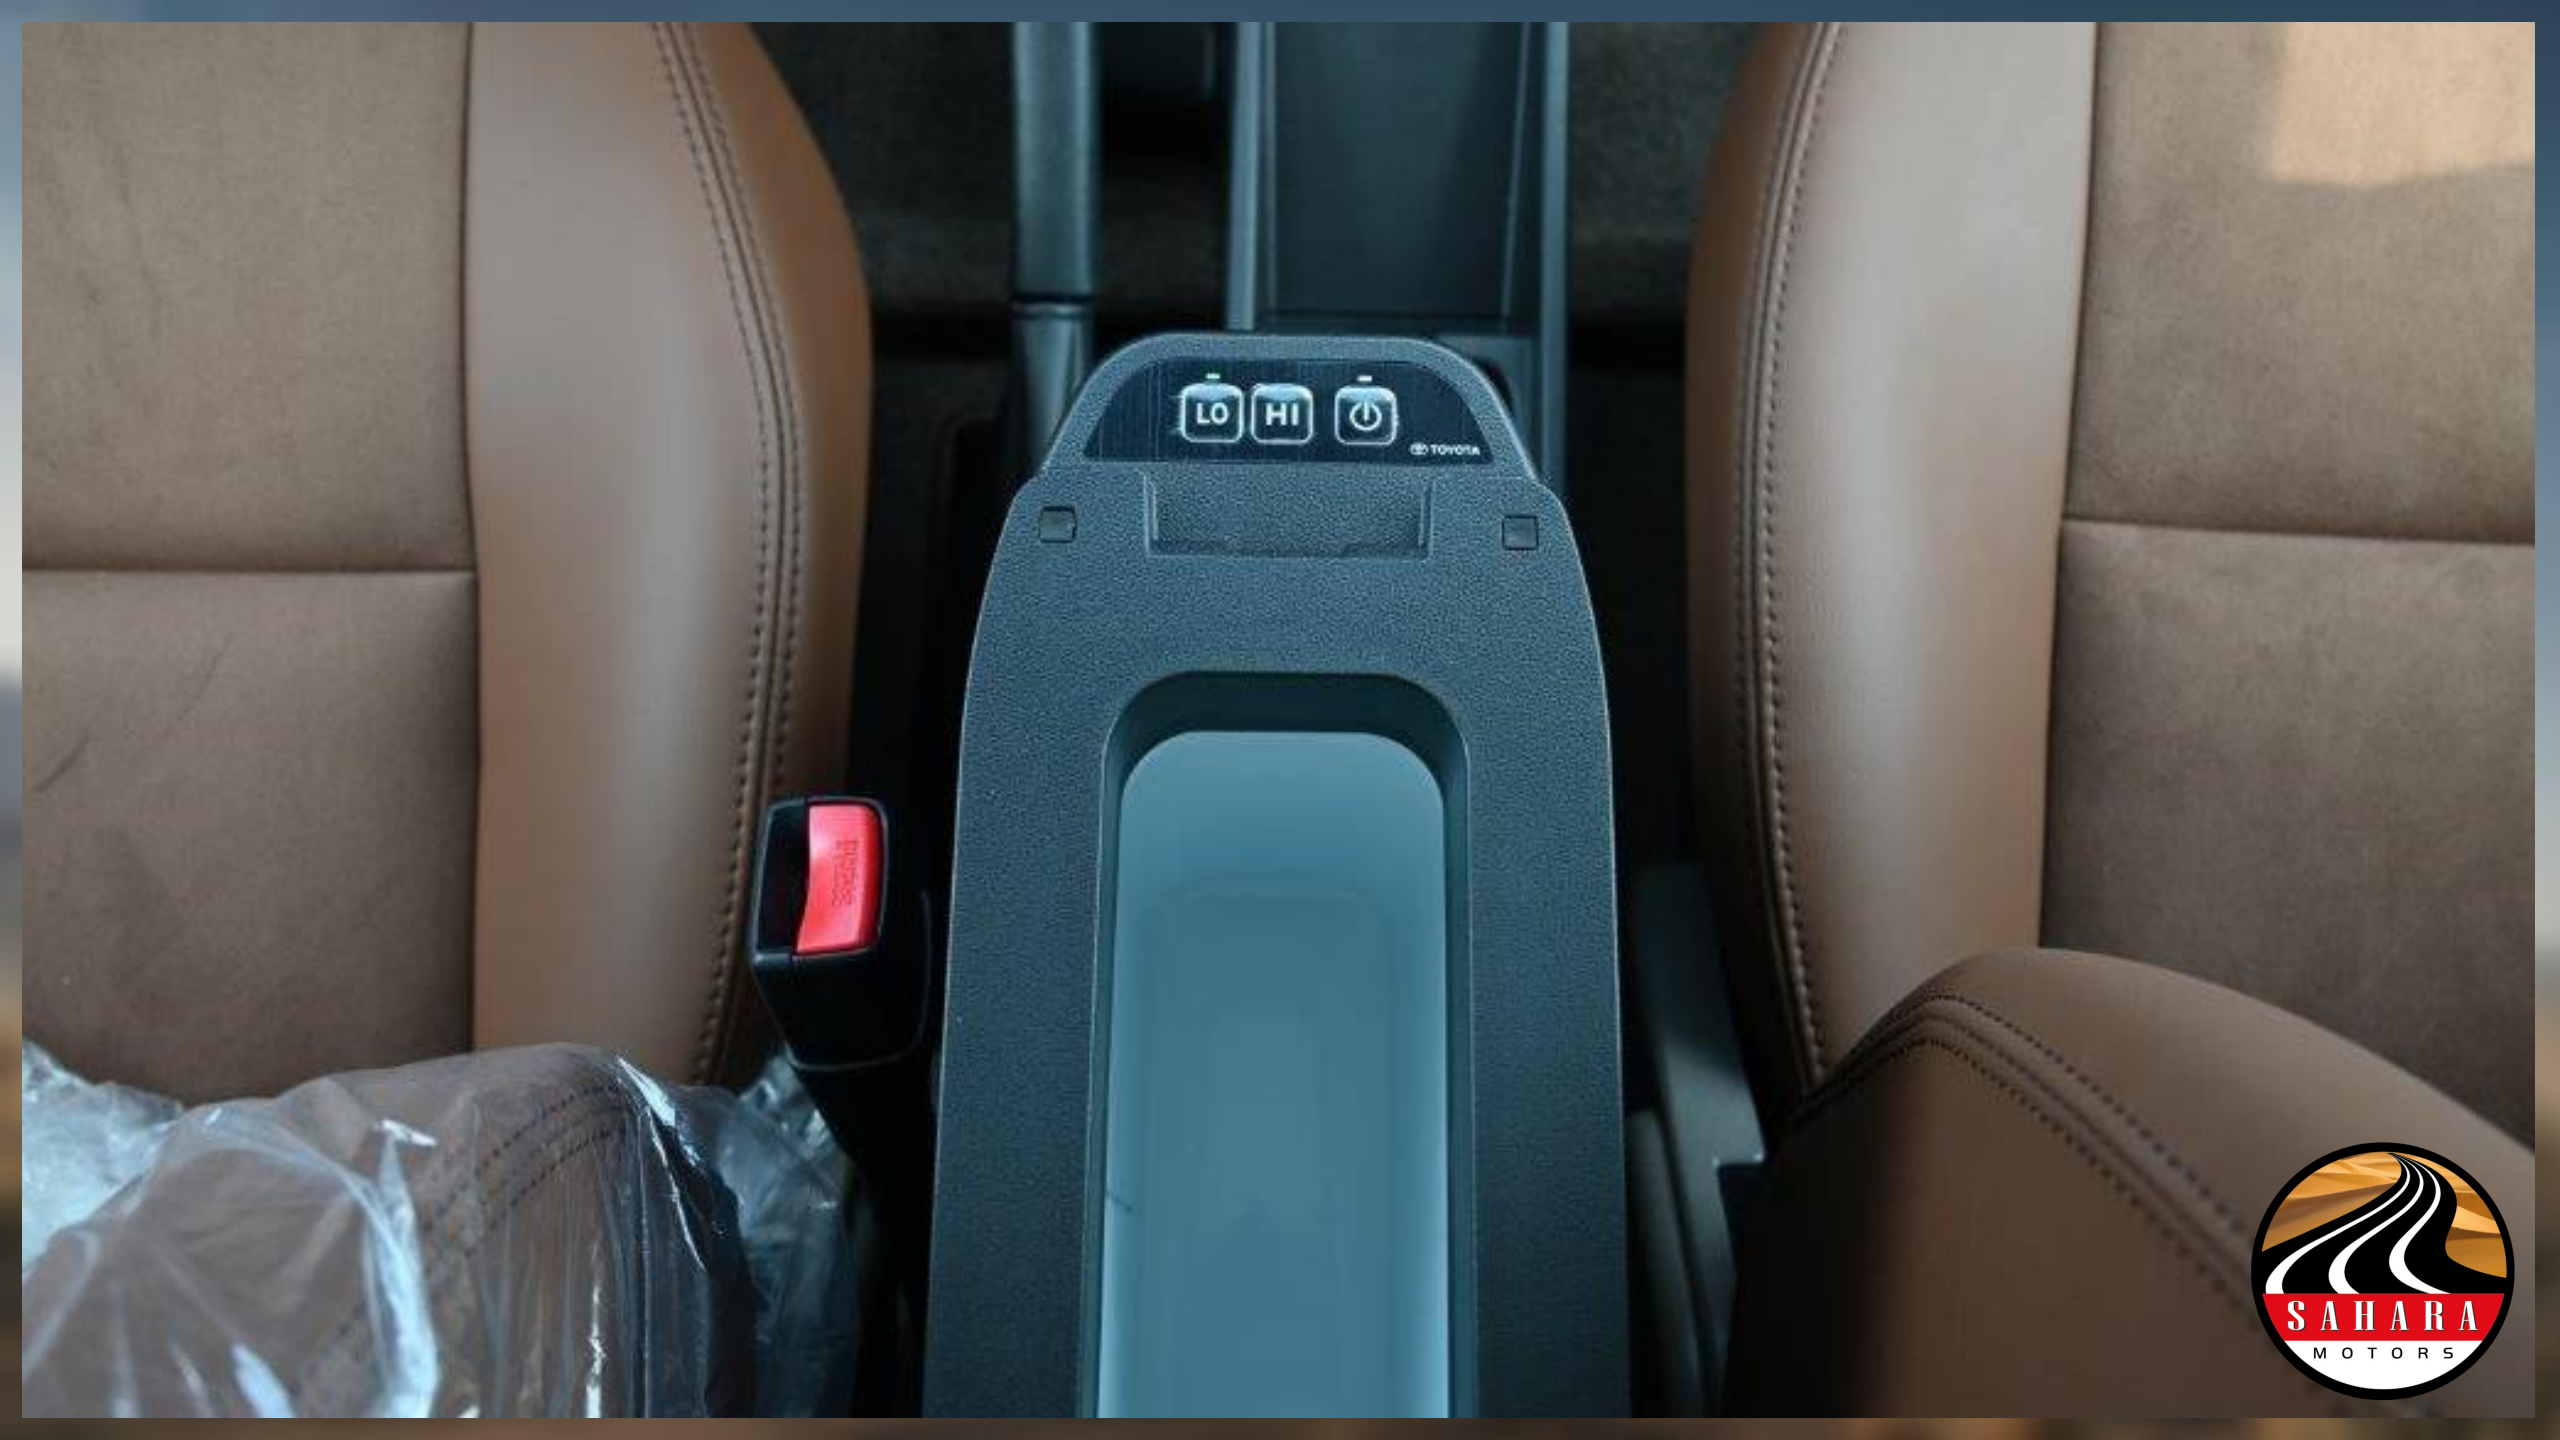

LO HI

TOYOTA