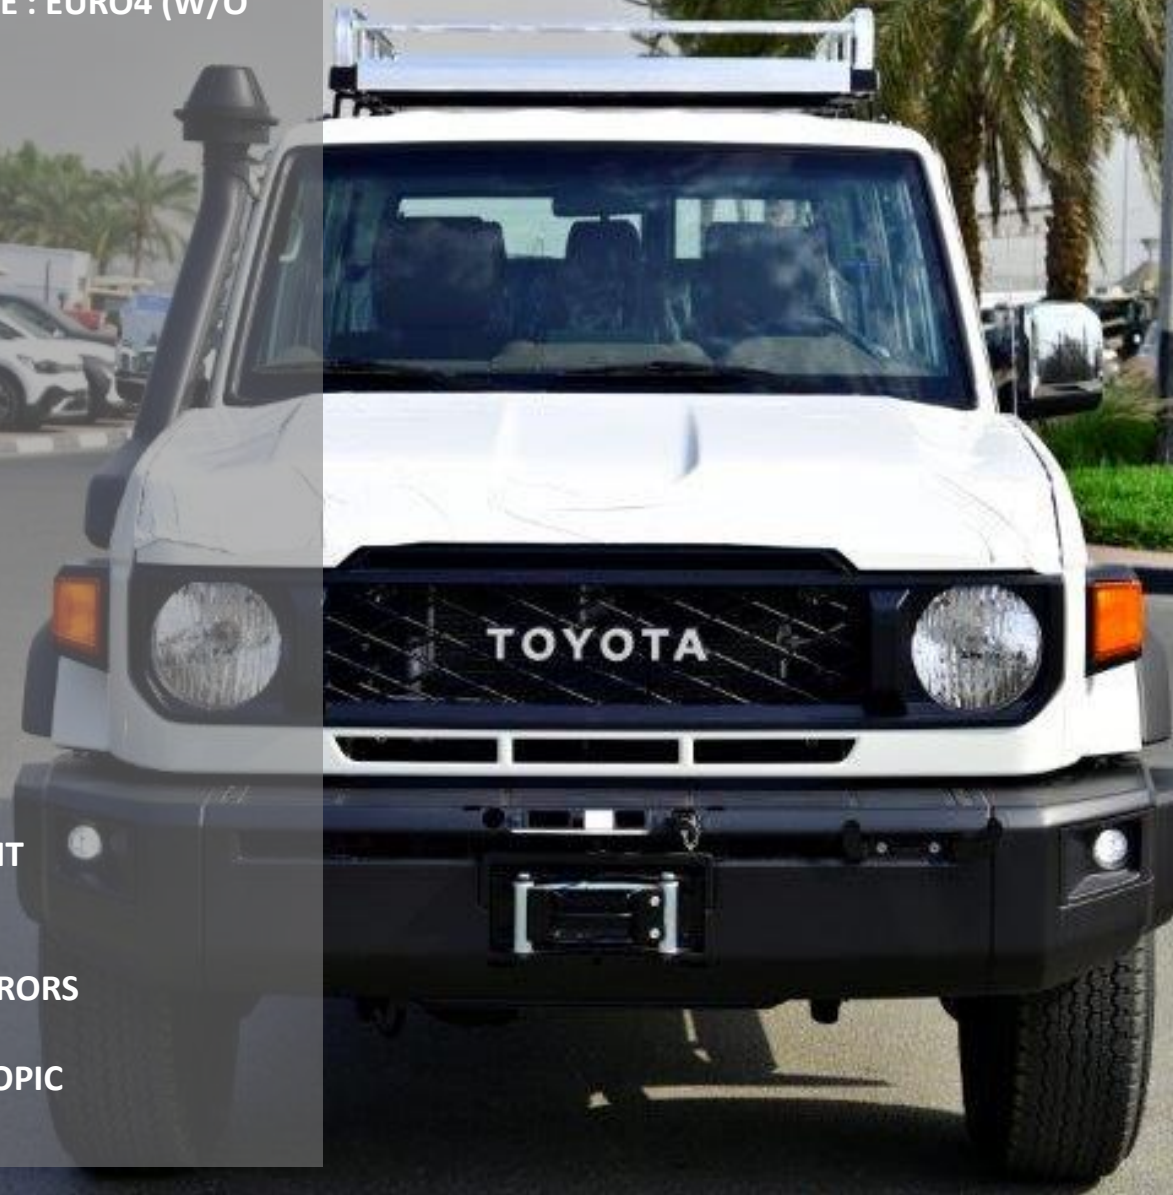

TOYOTA

LAND CRUISER 76

2024 MODEL TOYOTA LAND CRUISER 76 HARDTOP LX-Z V6
4.0L 4WD 5-SEATER AUTOMATIC TRANSMISSION
MODEL CODE - GRJ76L-RKTNKV
4.0 LTR, V6 CYL, PETROL EFI,VVTI ENGINE : EURO4 (W/O
OBD)
228 HP / 36.7 KG-M (SAE-NET)
TRANSMISSION: 6-SPEED A/T
SUSPENSION: COIL/LEAF STD TYPE
ABS + VSC + BA + EBD + HAC + ATRC
AIR CONDITIONER & HEATER
AIRBAG : D + P
ANTI THEFT ENGINE IMMOBILISER
BRAKES FR/RR: V.DISC / DRUM
COOL GLOVE BOX W/KEY
CRUISE CONTROL
FLOOR MAT: RUBBER (FR+RR)
FREE WHEEL HUB
FRONT DOOR POCKET
FRONT INTERMITTENT WIPER
FUEL TANK CAPACITY: 130L
HALOGEN HEADLAMPS
HIGH MOUNT STOP LAMP
INNER REAR VIEW MIRROR: DAY / NIGHT
KEYLESS ENTRY
MUDGUARDS: FRONT + REAR
POWER + CHROME PLATED OUTER MIRRORS
ANTENNA
POWER STEERING WITH TILT & TELESCOPIC
POWER WINDOW+DOOR LOCK

Check surroundings for safety

LAND CRUISER

LO HI

TOYOTA

DIMENSIONS AND WEIGHT

DIMENSIONS- Lx Wx H mm-4875 X 1795 X 1955

WHEEL BASE mm-2730

GROUND CLEARANCE mm-230