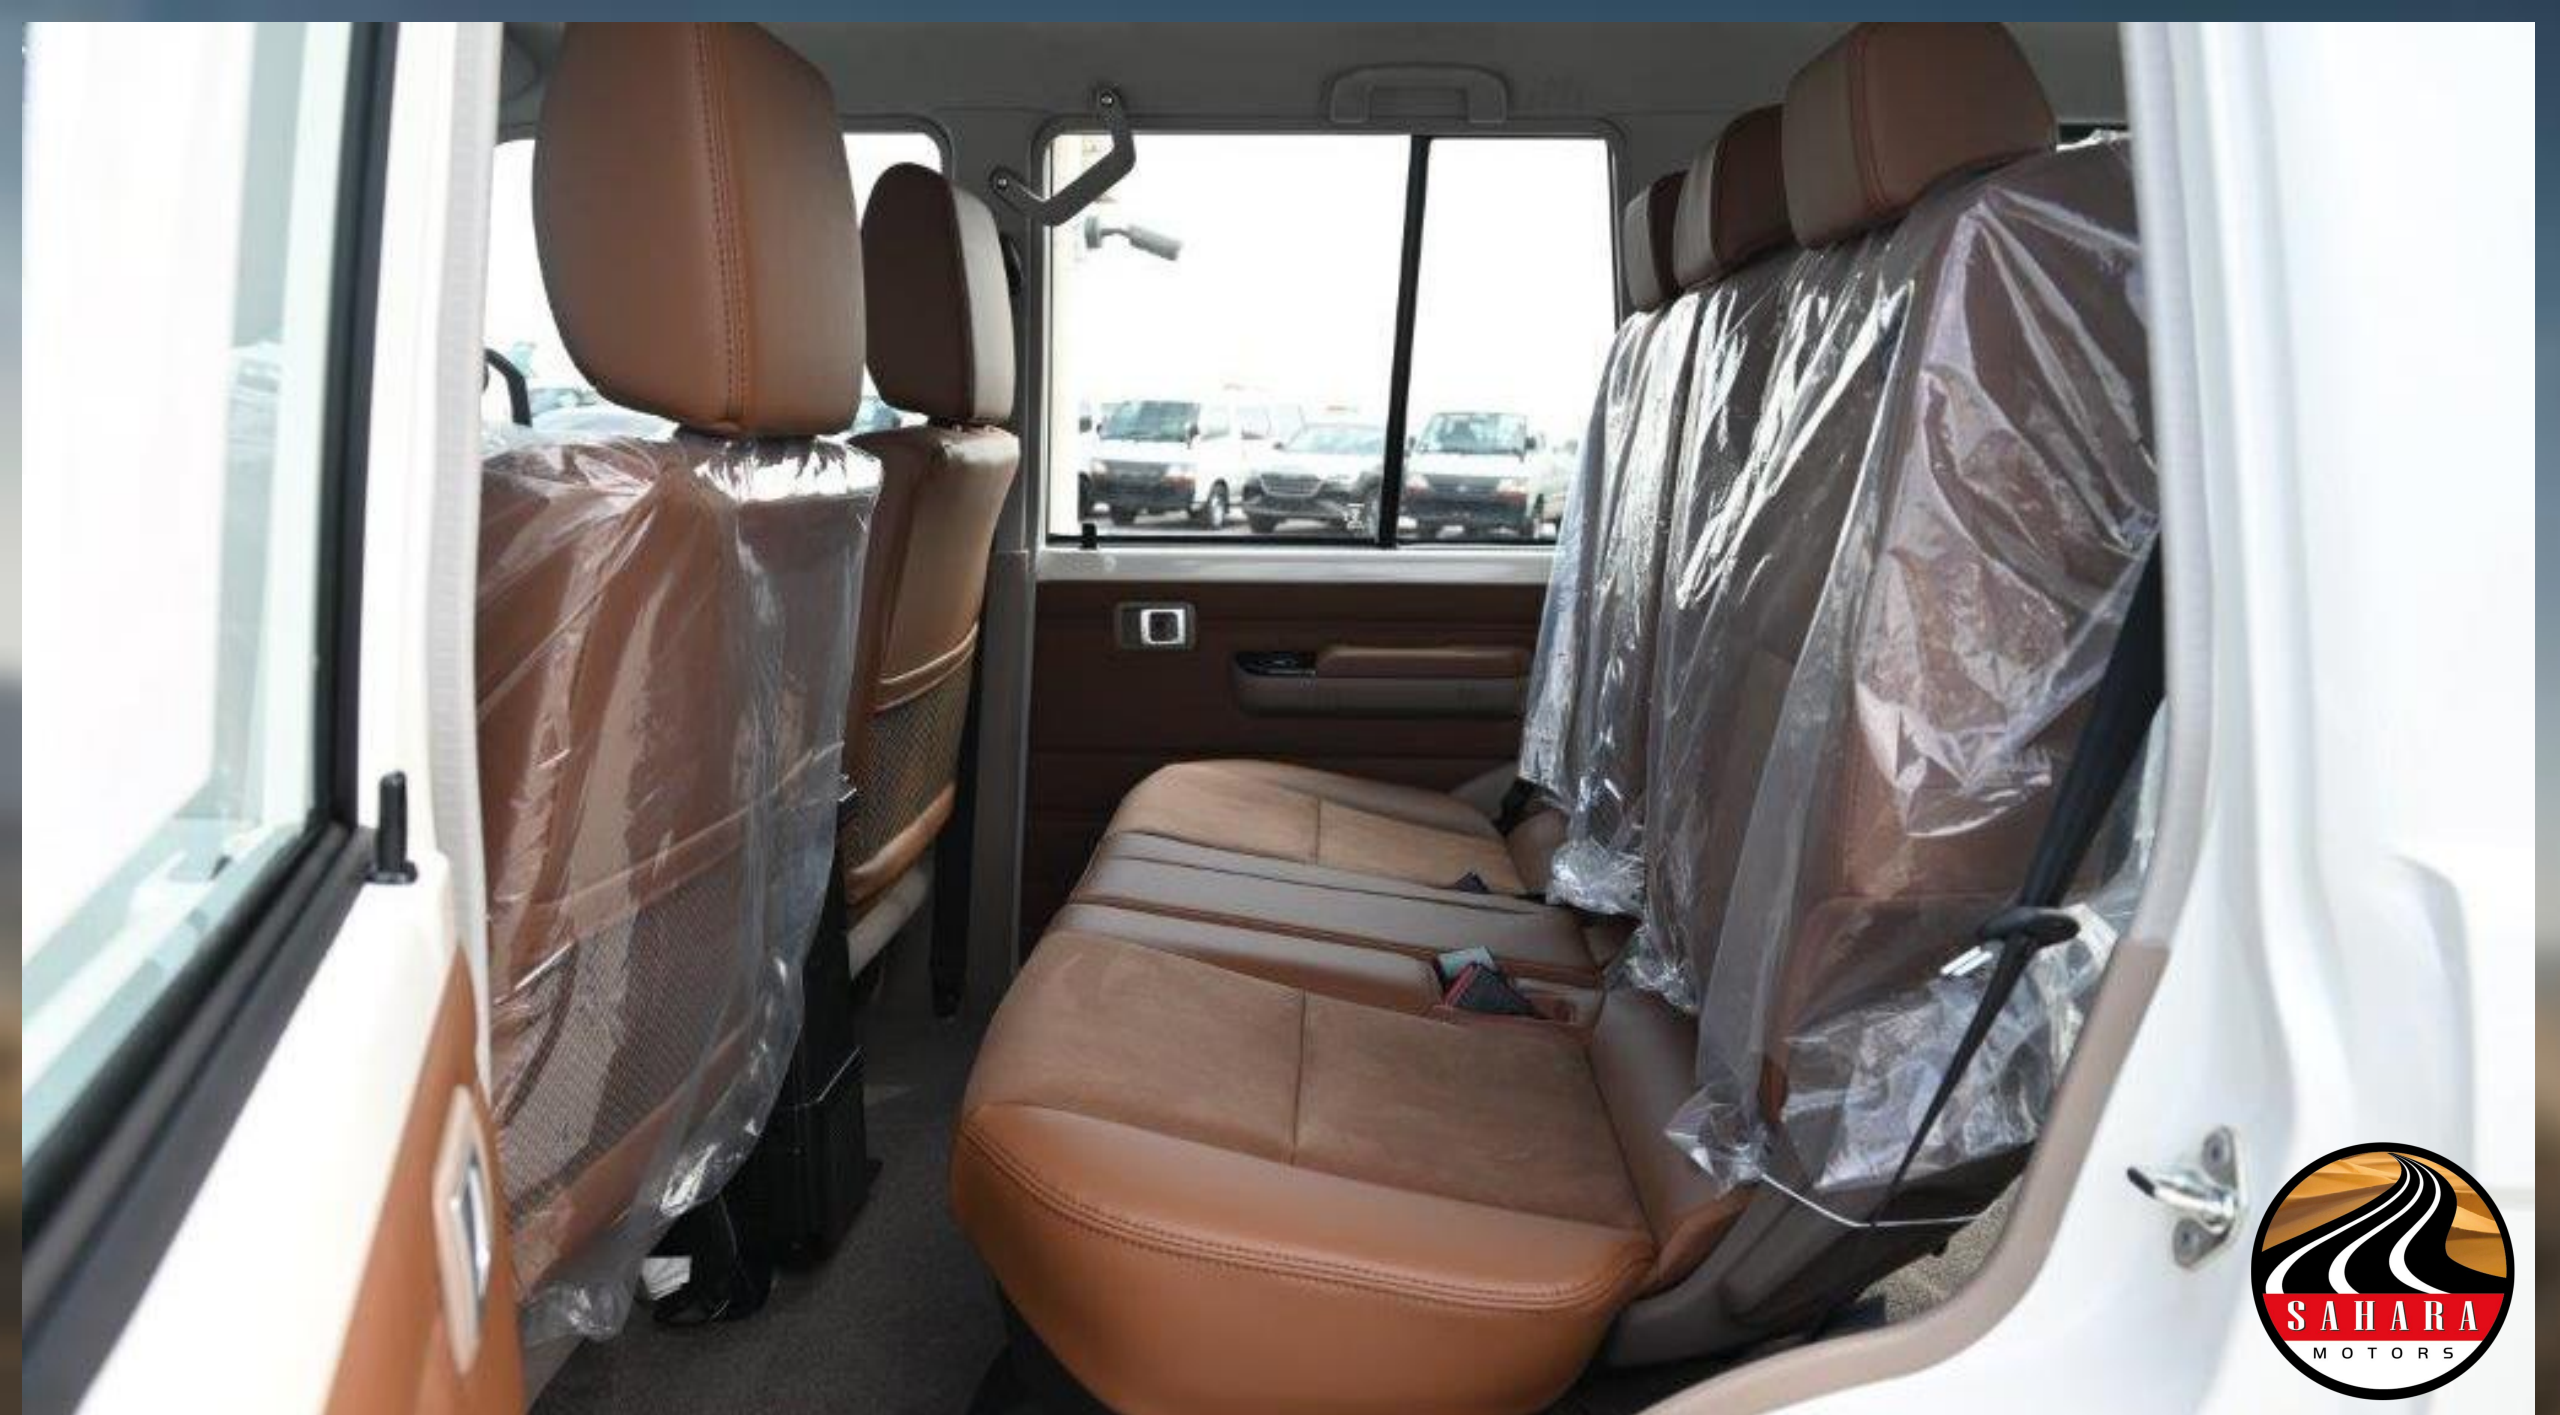

TOYOTA

LAND CRUISER 76

2024 MODEL TOYOTA LAND CRUISER 76 HARDTOP LX-Z V6
4.0L 4WD 5-SEATER AUTOMATIC TRANSMISSION
MODEL CODE - GRJ76L-RKTNKV
4.0 LTR, V6 CYL, PETROL EFI,VVTI ENGINE : EURO4 (W/O
OBD)
228 HP / 36.7 KG-M (SAE-NET)
TRANSMISSION: 6-SPEED A/T
SUSPENSION: COIL/LEAF STD TYPE
ABS + VSC + BA + EBD + HAC + ATRC
AIR CONDITIONER & HEATER
AIRBAG : D + P
ANTI THEFT ENGINE IMMOBILISER
BRAKES FR/RR: V.DISC / DRUM
COOL GLOVE BOX W/KEY
CRUISE CONTROL
FLOOR MAT: RUBBER (FR+RR)
FREE WHEEL HUB
FRONT DOOR POCKET
FRONT INTERMITTENT WIPER
FUEL TANK CAPACITY: 130L
HALOGEN HEADLAMPS
HIGH MOUNT STOP LAMP
INNER REAR VIEW MIRROR: DAY / NIGHT
KEYLESS ENTRY
MUDGUARDS: FRONT + REAR
POWER + CHROME PLATED OUTER MIRRORS
ANTENNA
POWER STEERING WITH TILT & TELESCOPIC
POWER WINDOW+DOOR LOCK

RADIATOR GRILLE
REAR CAMERA
REAR FOG LAMP
REAR INTERMITTENT WIPER + RR WINDOW DEFOGGER
REAR QUARTER GLASS: SWING TYPE
RR BUMPER: PAINTED-- RR.COMBI.LAMP+COVER
SIDE STEP :ALLUMINIUM
SIDE STRIPE NEW DESIGN
SPARE WHEEL CARRIER: BACK DOOR WITH LOCK
SPEEDOMETER: HIGH GRADE+ TACHOMETER
TOWING HOOKS : FR(1) + RR. (PINTLE)
TYRE PRESSURE MONITORING SYSTEM
USB CHARGER: FRONT 2
WINDS. GLASS: GREEN LAMINATEDW/TOP SHADE

LX-Z FEATURES:

ROOF RACK
TYRES: 265/70R16 ALLOY – TYPE 2
FRONT SEPARATE SEATS
FRONT SEAT BELTS: FR: 3 PELRX2
ELECTRICAL WINCH
FRONT BUMPER MOLDING EXTENSION+WINCH
FRONT FOG LAMPS LED
ROOM LAMP LED
DIFFERENTIAL LOCK FRONT + REAR
REFRIGERATOR
SNORKEL
SPARE WHEEL COVER SOFT TYPE
AUDIO:9"DA
WOODGRAIN PANELING
BOTTLE HOLDER IN DOOR POCKET
DOOR ARMREST
DOOR INSIDE HANDLE
DOOR TRIM LX
FRONT HEADREST
FLOOR MAT
LUGGAGE & BACK DOOR TRIM
MUDGUARD
QUARTER TRIM
REAR COMBINATION LAMP
REAR FOG LAMP
REAR HEADREST
SEAT MATERIAL SYNTHETIC LEATHER