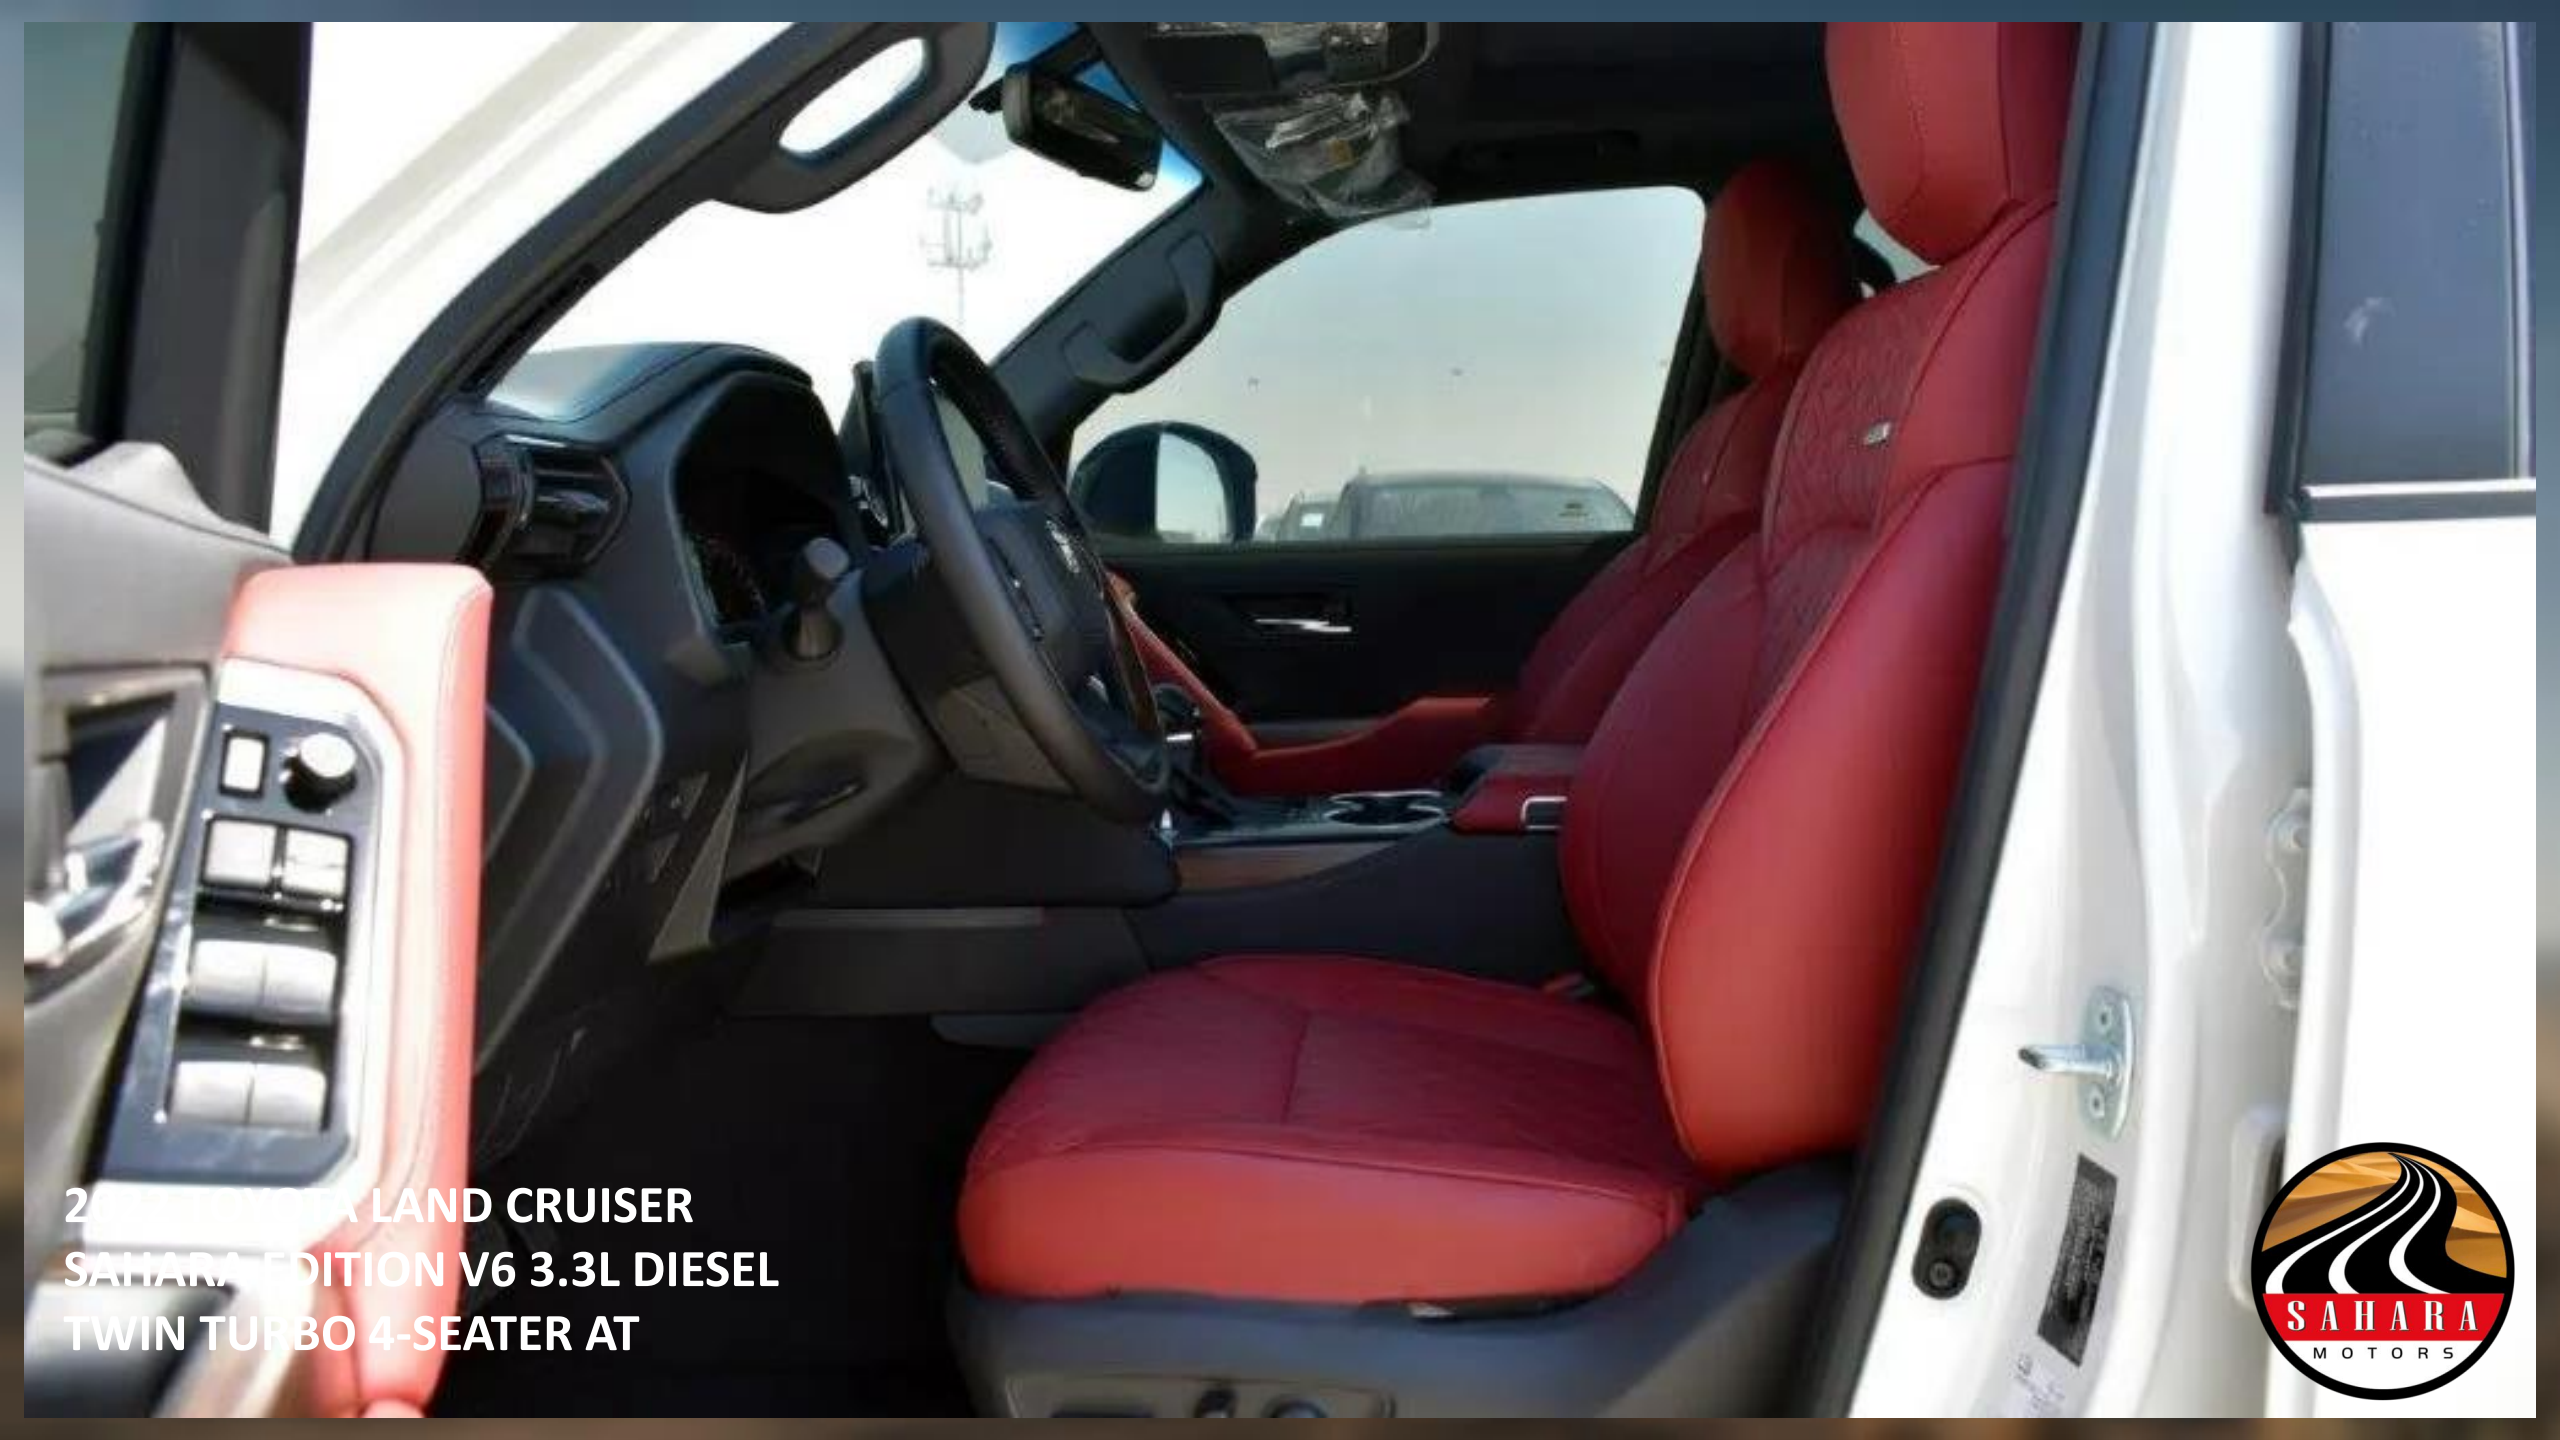

**TOYOTA**  
**LAND CRUISER** 300  
**TOYOTA**

**2022 TOYOTA LAND CRUISER  
SAHARA EDITION V6 3.3L DIESEL  
TWIN TURBO 4-SEATER AT**

**2022 TOYOTA LAND CRUISER  
SAHARA EDITION V6 3.3L DIESEL  
TWIN TURBO 4-SEATER AT**

**2022 TOYOTA LAND CRUISER  
SAHARA EDITION V6 3.3L DIESEL  
TWIN TURBO 4-SEATER AT**

**2022 TOYOTA LAND CRUISER  
SAHARA EDITION V6 3.3L DIESEL  
TWIN TURBO 4-SEATER AT**

2017 LAND CRUISER  
SAHARA EDITION V6 3.3L DIESEL  
TWIN TURBO 4-SEATER AT

**2022 TOYOTA LAND CRUISER  
SAHARA EDITION V6 3.3L DIESEL  
TWIN TURBO 4-SEATER AT**

**2022 TOYOTA LAND CRUISER  
SAHARA EDITION V6 3.3L DIESEL  
TWIN TURBO 4-SEATER AT**

2022 MODEL TOYOTA LAND CRUISER SAHARA EDITION V6 3.3L DIESEL  
TWIN TURBO 4-SEATER AUTOMATIC