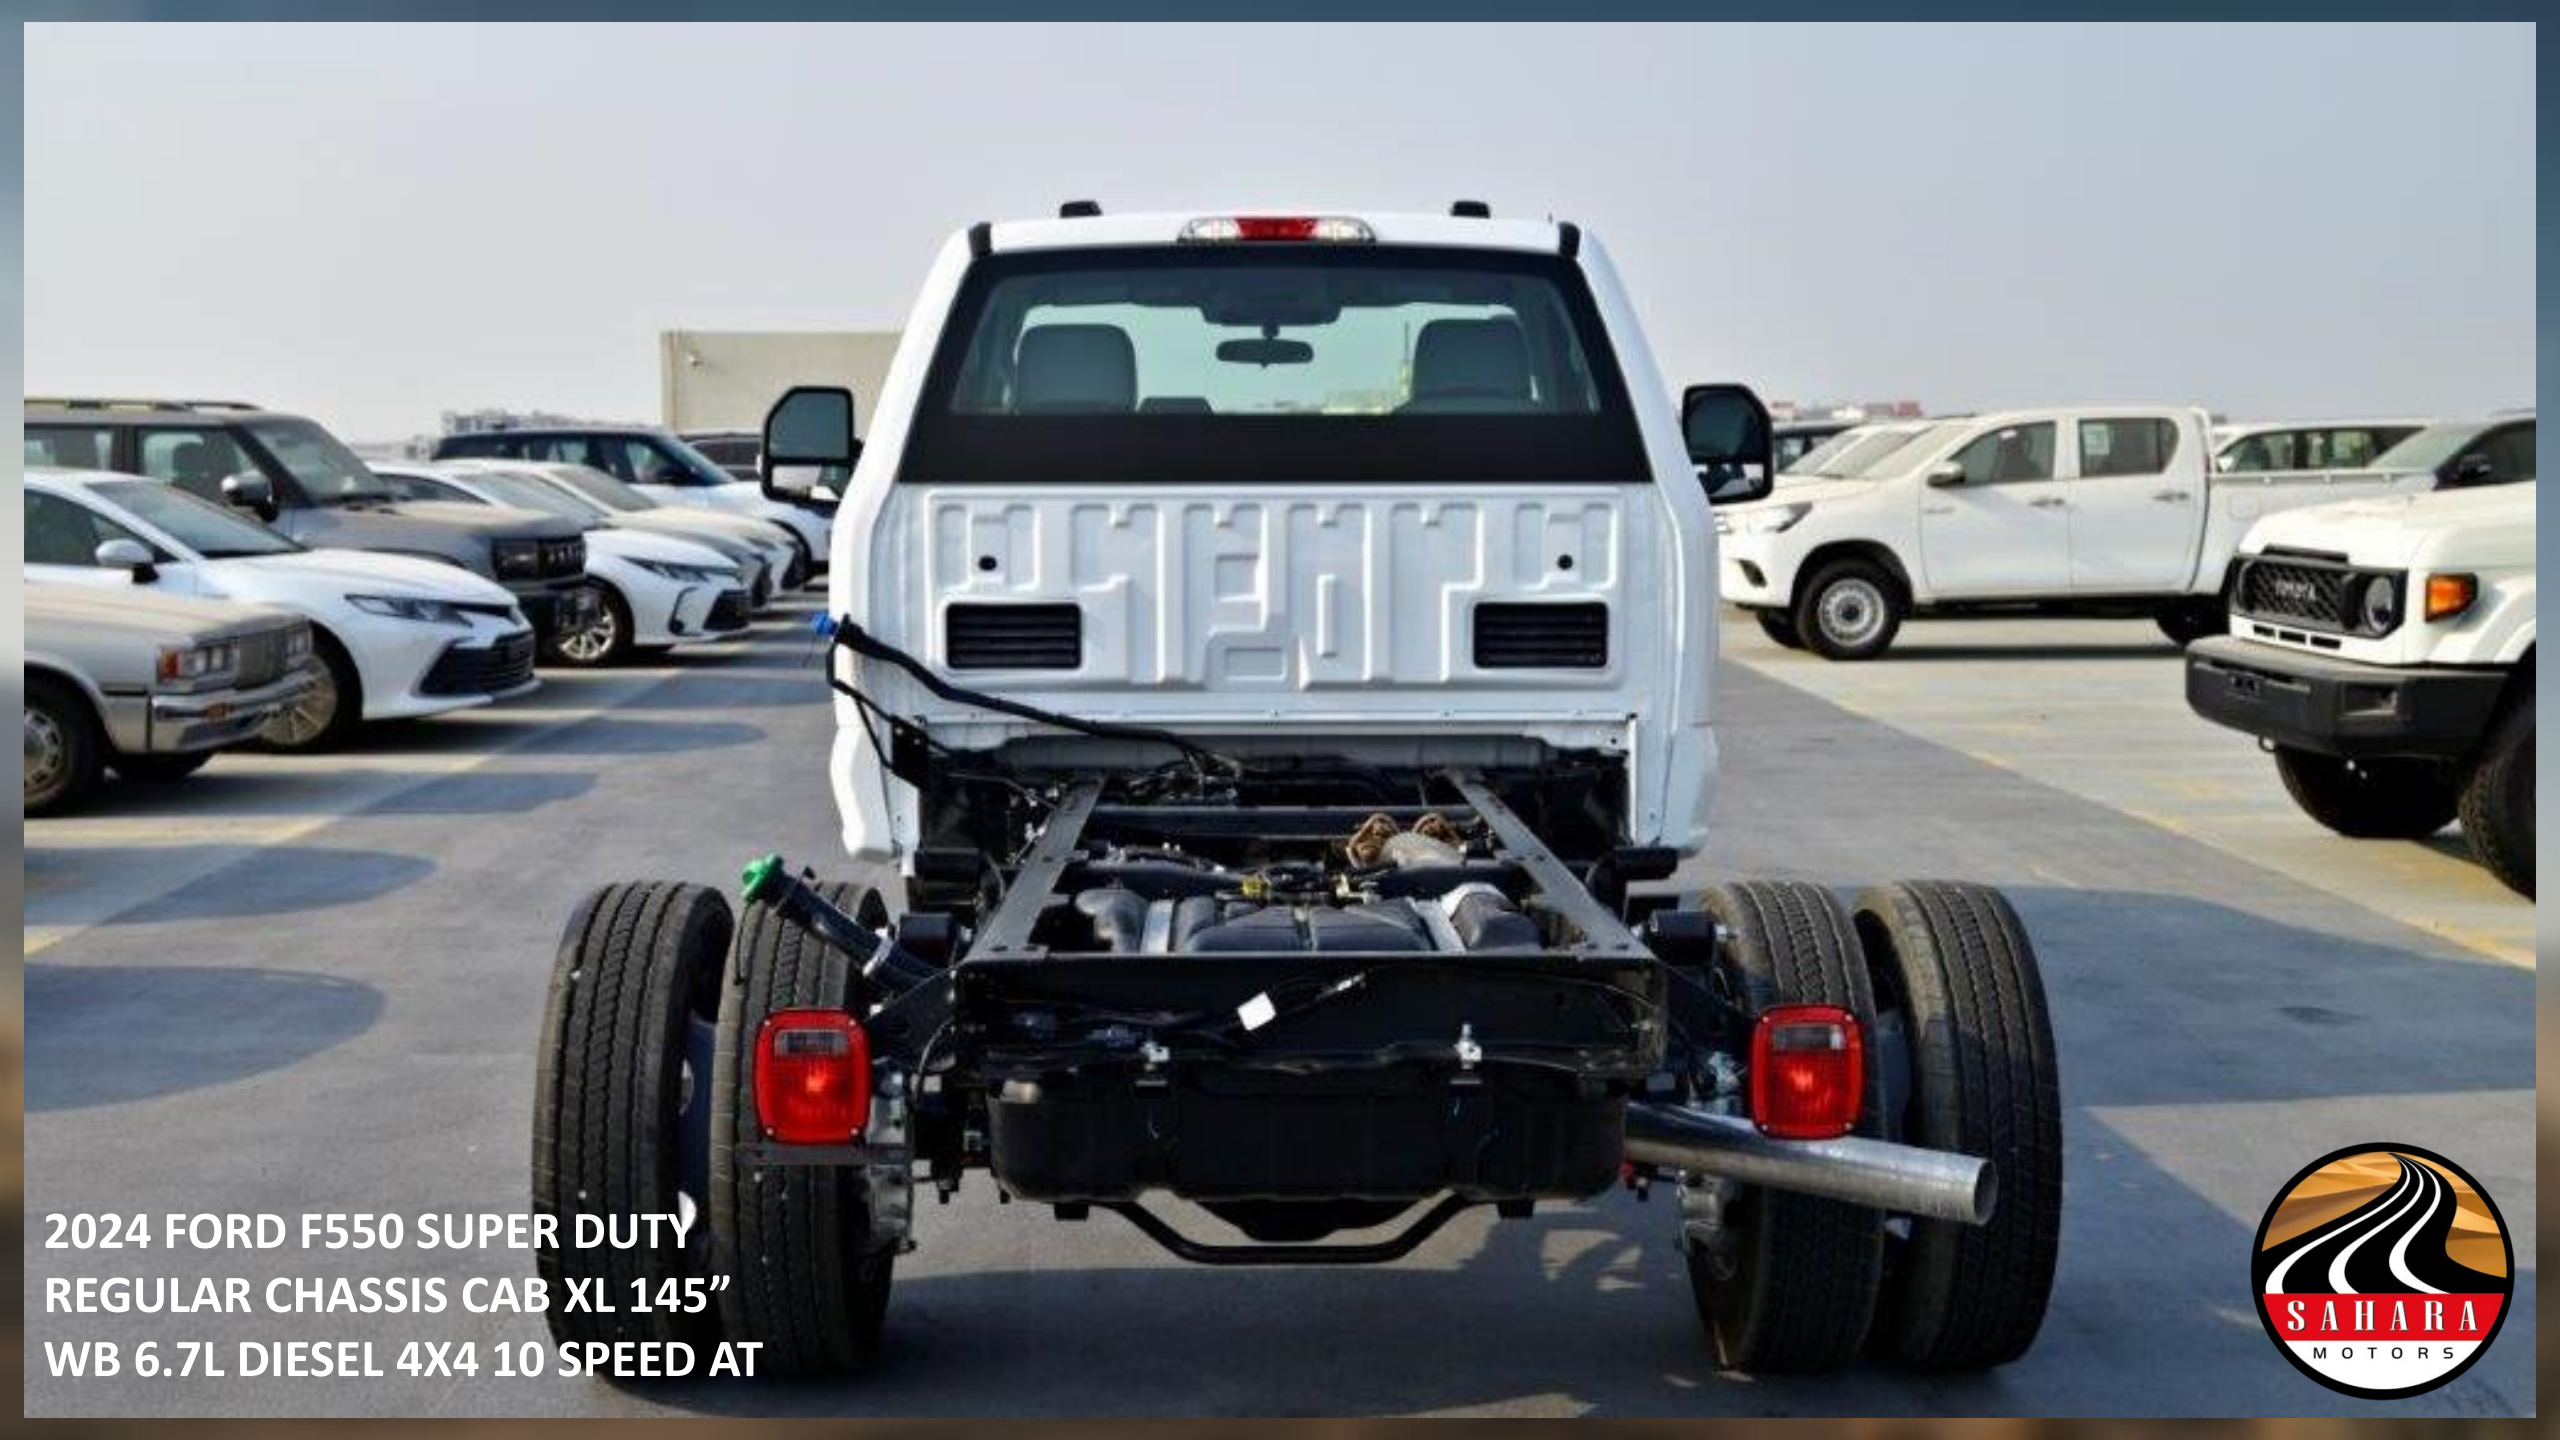

**2024 FORD F550 SUPER DUTY
REGULAR CHASSIS CAB XL 145"
WB 6.7L DIESEL 4X4 10 SPEED AT**

**2024 FORD F550 SUPER DUTY
REGULAR CHASSIS CAB XL 145"
WB 6.7L DIESEL 4X4 10 SPEED AT**

**2024 FORD F550 SUPER DUTY
REGULAR CHASSIS CAB XL 145"
WB 6.7L DIESEL 4X4 10 SPEED AT**

The image shows the interior of a 2024 Ford F550 Super Duty Regular Chassis Cab XL 145. The view is from the driver's side, looking towards the front passenger seat and the dashboard. The seats are upholstered in a dark grey or black leather-like material with visible stitching. The dashboard and center console are also in a dark color, with some silver or metallic accents. The steering wheel is visible in the background. The overall appearance is clean and professional.

**2024 FORD F550 SUPER DUTY
REGULAR CHASSIS CAB XL 145"
WB 6.7L DIESEL 4X4 10 SPEED AT**

2024 MODEL FORD F550 SUPER DUTY REGULAR CHASSIS CAB XL 145" WB
6.7L DIESEL 4X4 10 SPEED AUTOMATIC

EQUIPMENT/OTHER